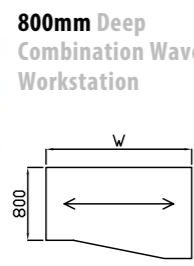

800mm Deep
Combination Wave
Workstation

Code	Hand	W x D x H	Price £
PCW12	L or R	1200 x 1000 x 725	£515
PCW14	L or R	1400 x 1000 x 725	£530
PCW16	L or R	1600 x 1000 x 725	£547
PCW18	L or R	1800 x 1000 x 725	£566