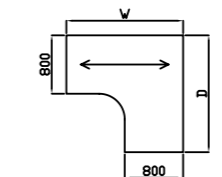

Panel End Corner Workstation

Right hand shown

Code	Hand	W x D x H	Price £
OUN14X	L or R	1400 x 1400 x 725	£541
OUN16X	L or R	1600 x 1600 x 725	£572
OUN18X	L or R	1800 x 1800 x 725	£630