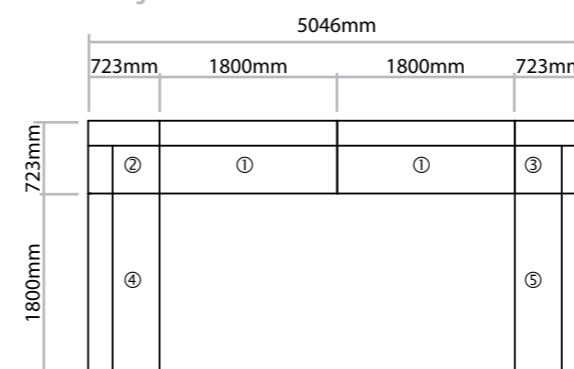

Allure Brochure Examples

Brochure Page 12

ID	Qty	Hand	Code	Price
1	2		AMU2B187-HP	£1284
2	1	LH	AFHCU2B7-L-HP	£1098
3	1	RH	AFHCU2B7-R-HP	£1098
4	1	RH	AFHU1B187-R-HP	£1304
5	1	LH	AFHU1B187-L-HP	£1304
Total				£7372

ID	Qty	Hand	Code	Price
1	1	RH	AMHU1B147-R-HP	£1131
2	1	LH	AFHU1B147-L-HP	£1147
Total				£2278