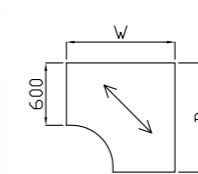

90° Segment Workstation

Return Workstation

Code	Hand	W x D x H	Price £
SEG4X	-	1050 x 1050 x 725	£396