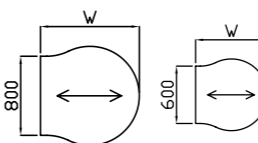

Conference End

Code	Hand	W x D x H	Price £
1050	-	1000 x 1000 x 725	£539
1050-6	-	800 x 800 x 725	£539