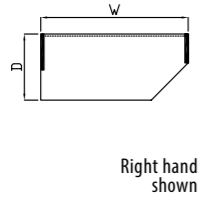

Base unit supplied with 1 350mm cut back leg and 1 standard cut back leg

W x D x H	Hand	Code	Price	Code	Code	Code	Code	Price
800 x 800 x 725	L or R	1080	£539	2080	3080	5080		£568
1000 x 800 x 725	L or R	1081	£560	2081	3081	5081		£587
1200 x 800 x 725	L or R	1082	£581	2082	3082	5082		£608
1400 x 800 x 725	L or R	1083	£601	2083	3083	5083		£629
1600 x 800 x 725	L or R	1084	£622	2084	3084	5084		£649
1800 x 800 x 725	L or R	1085	£643	2085	3085	5085		£669