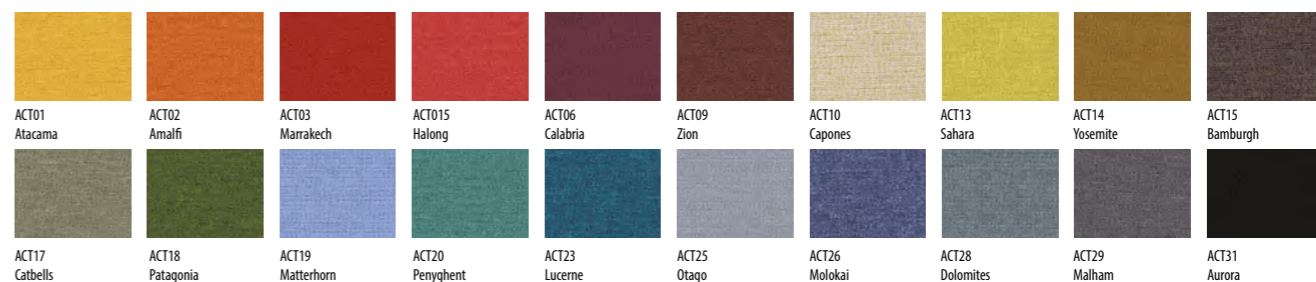

Price Band C - Aspect - this is a sample offering, for the full fabric collection please request a fabric card

Aspect Fabric Information: Composition - 75% Trevira® Flame Retardant Polyester. 25% Polyester. Non metallic dyestuffs. Flammability - EN 1021-1 : (Cigarette) EN 1021-2 : (match) BS 7176 : Low Hazard BS 5852 : Ignition Source 5 (over 50kg/m³ CMHR foam) BS 7176 : Medium Hazard (over 50kg/m³ CMHR foam) DIN 4102 B1 NF D 60-013 (over 50kg/m³ CMHR foam) ÖNORM B 3825 & A 3800-1 (over 58kg/m³ CMHR foam) UNI 9175 Classe 1 IM