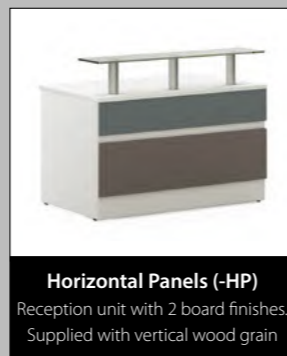

Single Decorative Panel (-SP)
Reception unit with single panel.
Supplied with vertical wood grain

Horizontal Panels (-HP)
Reception unit with 2 board finishes.
Supplied with vertical wood grain

Desk High Units inc Glass Shelf - 935mm High

Straight Units have Decorative Panels on the front panel only

Please specify counter front style and colour finishes when ordering

Description	Code	Handing	W x D x H	No Panel	(-SP)	(-HP)
  Desk Height Straight Unit 1 Cut Back Leg & 1 Full Panel Leg	ADHU1B87-G	L or R	800 x 723 x 935mm	£911	£1118	£1118
	ADHU1B107-G	L or R	1000 x 723 x 935mm	£951	£1175	£1175
	ADHU1B127-G	L or R	1200 x 723 x 935mm	£1007	£1249	£1249
	ADHU1B147-G	L or R	1400 x 723 x 935mm	£1050	£1308	£1308
	ADHU1B167-G	L or R	1600 x 723 x 935mm	£1128	£1404	£1404
	ADHU1B187-G	L or R	1800 x 723 x 935mm	£1230	£1515	£1515
  Desk Height Straight Unit 2 Cut Back Legs	ADHU2B87-G		800 x 723 x 935mm	£911	£1118	£1118
	ADHU2B107-G		1000 x 723 x 935mm	£951	£1175	£1175
	ADHU2B127-G		1200 x 723 x 935mm	£1007	£1249	£1249
	ADHU2B147-G		1400 x 723 x 935mm	£1050	£1308	£1308
	ADHU2B167-G		1600 x 723 x 935mm	£1128	£1404	£1404
	ADHU2B187-G		1800 x 723 x 935mm	£1230	£1515	£1515
  Desk Height Straight Unit 2 Full Panel Legs	ADHU87-G		800 x 723 x 935mm	£911	£1118	£1118
	ADHU107-G		1000 x 723 x 935mm	£951	£1175	£1175
	ADHU127-G		1200 x 723 x 935mm	£1007	£1249	£1249
	ADHU147-G		1400 x 723 x 935mm	£1050	£1308	£1308
	ADHU167-G		1600 x 723 x 935mm	£1128	£1404	£1404
	ADHU187-G		1800 x 723 x 935mm	£1230	£1515	£1515

Codes for board finishes:
Walnut (N), Canadian Maple (CM), Japanese Ash (J), Beech (B), Light Oak (LO), Silver (S), Grey (G), White (W), Santiago Cherry (SC), Stone Oak (SO), Black (BL), Anthracite (AN), Verade Oak (VO), Slate (ST), Nebraska Oak (NO), Natural (NA), Nordic (ND), Rustic (R)
Pastels for Decor Panels: Ocean (OC), Sky (SK), Forest (FO), Lemon (LE), Rose (RO), Sandstone (SA)

Codes for trim finishes:
White (W), Silver (S), Black (BL)

Desk High Units inc Glass Shelf - 935mm High

Corner Units have Decorative Panels on the front and return panels

Please specify counter front style and colour finishes when ordering

Description	Code	Handing	W x D x H	No Panel	(-SP)	(-HP)
  Desk Height Corner Unit 2 Cut Back Legs Right Hand Unit as line drawing	ADHCU2B7-G	R	723 x 723 x 935mm	£1250	£1509	£1509
  Desk Height Corner Unit 2 Cut Back Legs Left Hand Unit as line drawing	ADHCU2B7-G	L	723 x 723 x 935mm	£1250	£1509	£1509