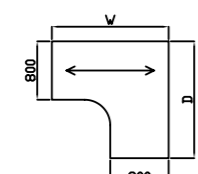

Corner Workstation

Code	Hand	W x D x H	Price £
SUN14X	L or R	1400 x 1400 x 725	£521
SUN16X	L or R	1600 x 1600 x 725	£561
SUN18X	L or R	1800 x 1800 x 725	£614