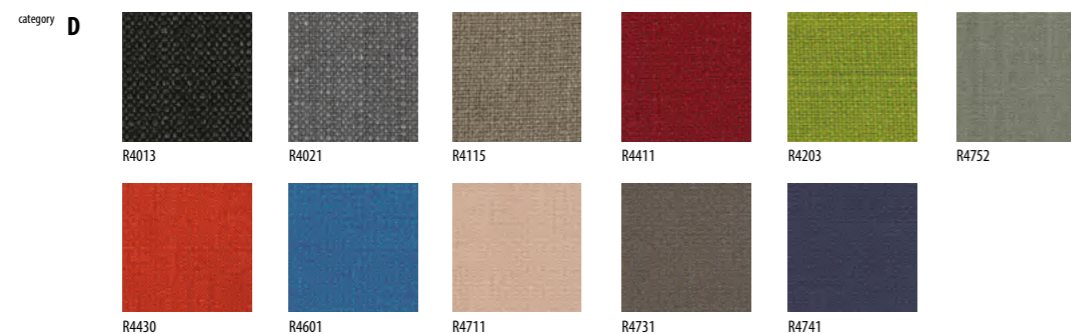

CRISP

Composition:
93% Wool, 7% Polyamide
Weight: 460 g/m²
Width: 140 cm
Abrasion resistance:
Martindale 200 000 cycles, ISO 12947-2
Flammability:
BS 5852 source 0, EN 1021 1&2