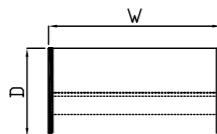

Base unit supplied with 2 full panel legs

Code	Hand	W x D x H	Price £
1097	-	1200 x 800 x 725	£479
1098	-	1400 x 800 x 725	£492
1040	-	1600 x 800 x 725	£510