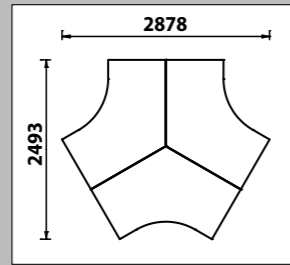

HCL-SEG38X
120° Segment Cluster