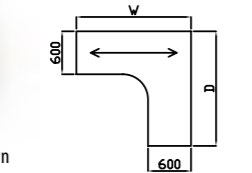

600mm Deep 120° Segment Workstation

Code	Hand	W x D x H	Price £
SUN12-6X	L or R	1200 x 1200 x 725	£456
SUN14-6X	L or R	1400 x 1400 x 725	£497
SUN16-6X	L or R	1600 x 1600 x 725	£535
SUN18-6X	L or R	1800 x 1800 x 725	£585

Right hand shown