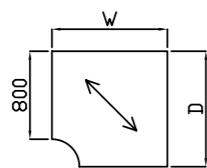

Corner Workstation

Code	Hand	W x D x H	Price £	
			S	C
QCW8	-	1050 x 1050 x 725	£495	£526