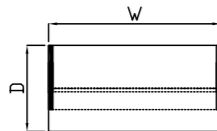

Base unit supplied with 2 cut back legs

Code	Hand	W x D x H	Price £
1095	-	1200 x 800 x 725	£479
1096	-	1400 x 800 x 725	£492
1044	-	1600 x 800 x 725	£510