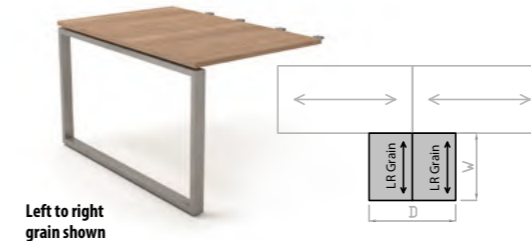

Code	Grain	W x D x H	Price
BRD6	FB or LR	600 x 1200 x 725	£571
BRD8	FB or LR	800 x 1200 x 725	£601
BRD10	FB or LR	1000 x 1200 x 725	£635
BRD12	FB or LR	1200 x 1200 x 725	£638

Fixed or Sliding Cable Trays

Single or Double frames