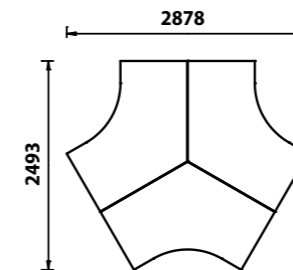

Codes for trim finishes:
White (W), Silver (S), Black (BL), Grey (G)

Sirius Cantilever Desking

120° Segment Workstation

Code	Hand	W x D x H	Price £
SEG38X	-	1200 x 800 x 725	£581

SEG38X 120° Segment Cluster