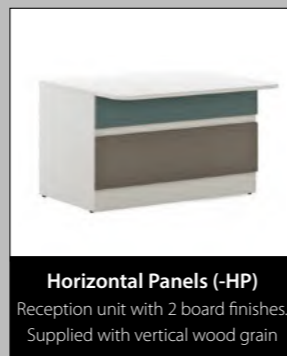

Single Decorative Panel (-SP)
Reception unit with single panel.
Supplied with vertical wood grain.

Horizontal Panels (-HP)
Reception unit with 2 board finishes.
Supplied with vertical wood grain.

Disabled Access Units - 725mm High

Straight Units have Decorative Panels on the front panel only

Please specify counter front style and colour finishes when ordering

Description	Code	Handing	W x D x H	No Panel	(-SP)	(-HP)
LH Shown Disabled Access Desk Height Straight Unit 1 Cut Back Leg & 1 Full Panel Leg	ADDA1B87	L or R	800 x 1000 x 725mm	£530	£736	£736
	ADDA1B107	L or R	1000 x 1000 x 725mm	£567	£790	£790
	ADDA1B127	L or R	1200 x 1000 x 725mm	£607	£849	£849
	ADDA1B147	L or R	1400 x 1000 x 725mm	£647	£906	£906
	ADDA1B167	L or R	1600 x 1000 x 725mm	£687	£963	£963
Disabled Access Desk Height Straight Unit 2 Cut Back Legs	ADDA2B87		800 x 1000 x 725mm	£530	£736	£736
	ADDA2B107		1000 x 1000 x 725mm	£567	£790	£790
	ADDA2B127		1200 x 1000 x 725mm	£607	£849	£849
	ADDA2B147		1400 x 1000 x 725mm	£647	£906	£906
	ADDA2B167		1600 x 1000 x 725mm	£687	£963	£963
Disabled Access Desk Height Straight Unit 2 Full Panel Legs	ADDA87		800 x 1000 x 725mm	£530	£736	£736
	ADDA107		1000 x 1000 x 725mm	£567	£790	£790
	ADDA127		1200 x 1000 x 725mm	£607	£849	£849
	ADDA147		1400 x 1000 x 725mm	£647	£906	£906
	ADDA167		1600 x 1000 x 725mm	£687	£963	£963

Important Handing Information Straight Units are handed by the cut back leg.