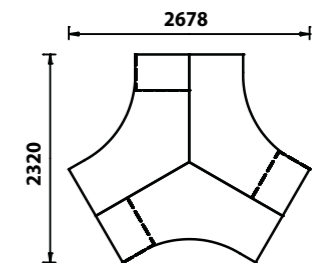

SCSEG36X 120° Segment Cluster