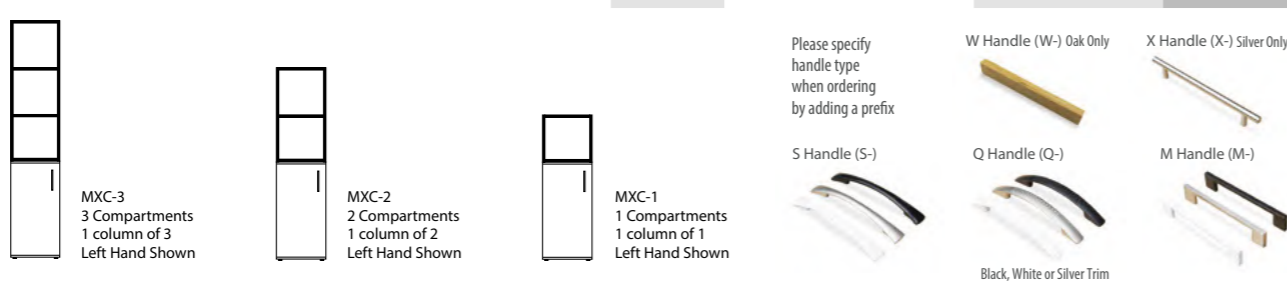

Description	Code	Hand	W x D x H	Grid Compartments	Price
 Single Column Grid Storage Frame with Base Unit Cupboard	MXC-3	L or R	420 x 420 x 2036	3	£692
	MXC-2	L or R	420 x 420 x 1636	2	£613
	MXC-1	L or R	420 x 420 x 1236	1	£520