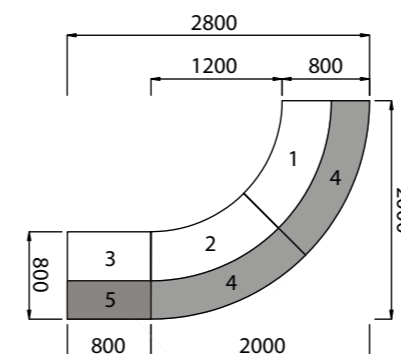

ID	Qty	Code	Hand	Description	Price
1	1	2057	RH	base unit	£924
2	1	2065	-	base unit	£924
3	1	2001	LH	base unit	£480
4	2	1846-C	-	top unit	£882
5	1	1701-C	-	top unit	£567
Total					£4659