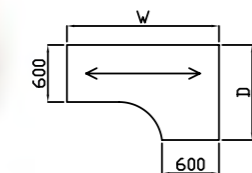

**Panel End
600mm Deep
Universal Workstation**

Code	Hand	W x D x H	Price £
OSPW14-6X	L or R	1400 x 1000 x 725	£428
OSPW16-6X	L or R	1600 x 1000 x 725	£451
OSPW18-6X	L or R	1800 x 1000 x 725	£513

Right hand shown