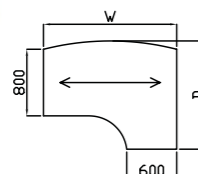

D End Radial Workstation

Code	Hand	W x D x H	Price £
SPW16BX	L or R	1600 x 1320 x 725	£664
SPW18BX	L or R	1800 x 1320 x 725	£689