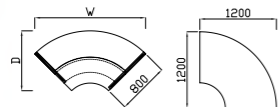

Left hand shown

90° 1200mm Radius base unit supplied with 1 cut back leg and 1 full panel leg

Code	Hand	W x D x H	Price £
1046	L or R	1697 x 917 x 725	£937