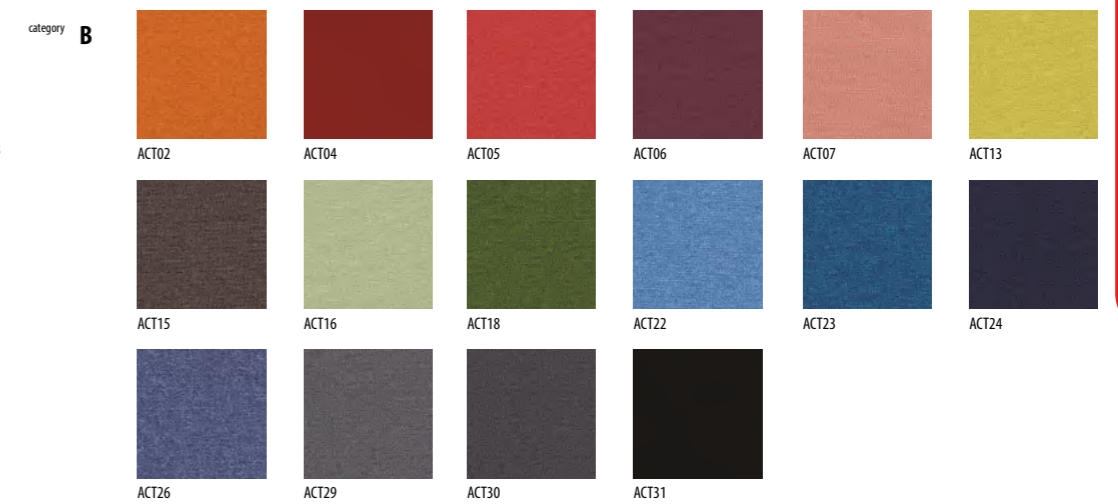

ASPECT

Composition: 75% Trevira CS / 25% Polyester
Weight: 325 g/lm
Width: 140 cm
Abrasion resistance:
Martindale 55000 cycles BS EN ISO 12947-2: 1998
Flammability:
B 3825 EN 1021 1&2