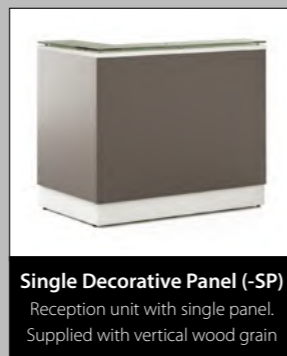

No Decorative Panel
Reception unit with matching or contrasting top shelf finish

Horizontal Panels (-HP)
Reception unit with 3 board finishes. Supplied with vertical wood grain

Single Decorative Panel (-SP)
Reception unit with single panel. Supplied with vertical wood grain