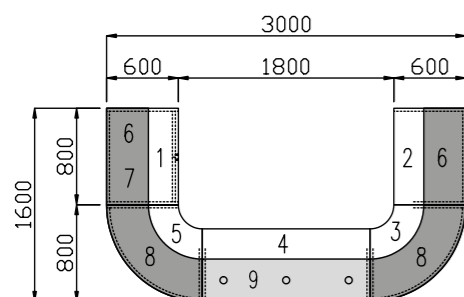

ID	Qty	Code	Hand	Description	Price
1	1	2215	-	base unit cupboard	£608
2	1	2001-6	RH	base unit	£480
3	1	2017-6	-	base unit	£756
4	1	5010-6	-	base unit	£545
5	1	2051-6	LH	base unit	£756
6	2	1101	-	top unit	£299
7	1	1227	-	pigeon hole unit	£432
8	2	1113	-	top unit	£414
9	1	1504-C	-	executive glass shelf	£488
Total					£5491