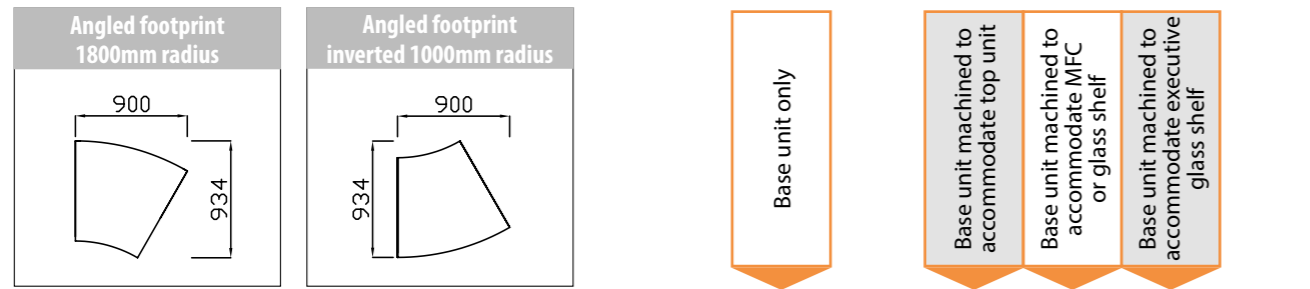

Top units, MFC or Glass shelves are supplied separately

30° Base Units 800mm Deep

1800mm Radius base unit supplied with 1 cut back leg and 1 full panel leg

W x D x H	Hand	Code	Price	Code	Code	Code	Code	Price
932 x 834 x 725	L or R	1055	£698	2055	3055	5055		£729