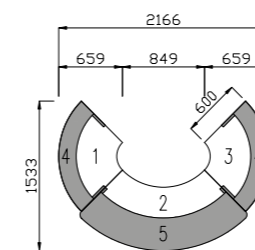

ID	Qty	Code	Hand	Description	Price
1	1	2051-6	LH	600mm deep base unit	£756
2	1	2018-6	-	600mm deep base unit	£967
3	1	2051-6	RH	600mm deep base unit	£756
4	2	1115	-	shallow top unit	£330
5	1	1638	-	shallow low top unit	£502
Total					£3641