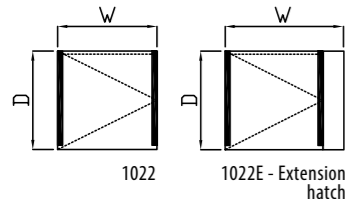

Hatch unit

W x D x H	Hand	Code	Price	Code	Code	Code	Code	Price
800 x 800 x 725	-	1022	£502					
1000 x 800 x 725	-	1022E	£536					
800 x 600 x 725	-	1022-86	£502					
1000 x 600 x 725	-	1022-86E	£536					

Receptiv hatches must be situated between 2 base units or fixed to a wall.

Codes for board finishes:
Walnut (N), Canadian Maple (CM), Japanese Ash (J), Beech (B), Light Oak (LO), Silver (S), Grey (G), White (W), Santiago Cherry (SC), Stone Oak (SO), Black (BL), Anthracite (AN), Verade Oak (VO), Slate (ST), Nebraska Oak (NO), Natural (NA), Nordic (ND), Rustic (R)

Additional modesty Panel finishes only:
Silver (S), Mirror (M), Orange (OR), Green (GR)