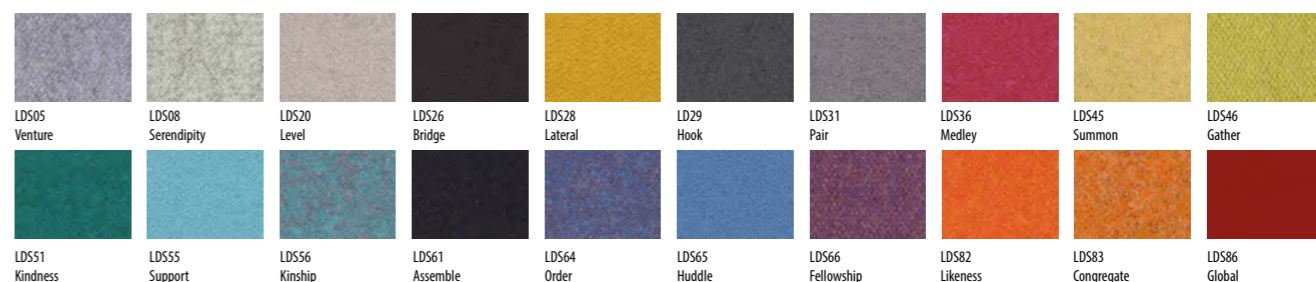

Price Band D - Synergy - this is a sample offering, for the full fabric collection please request a fabric card

Xtreme Fabric Information: Composition - 95% Virgin Wool. 5% Polyamide. Flammability - EN 1021-1 : (Cigarette) EN 1021-2 : (match) BS 7176 : Low Hazard NF D 60-013 EN 13501 Adhered Class D, s1, d0 EN 13501 Un-adhered Class E, s2, d0 ÖNORM B 3825 & A 3800-1 (58kg/m³ CMHR foam) UNI 9175 Classe 1 IM BS 476 Part 7 Class 1

Please note: Due to printing limitations we recommend that you request a fabric sample before ordering