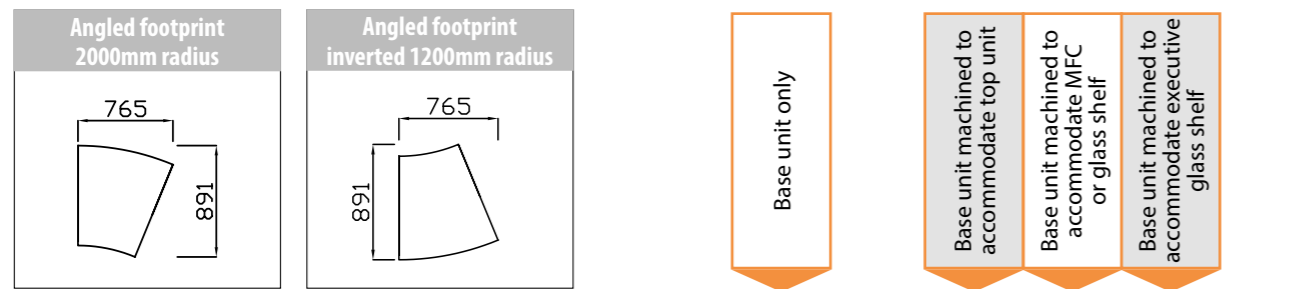

Top units, MFC or Glass shelves are supplied separately

22.5° Base Units 800mm Deep

2000mm Radius base unit supplied with 1 cut back leg and 1 full panel leg

W x D x H	Hand	Code	Price	Code	Code	Code	Code	Price
780 x 823 x 725	L or R	1059	£676	2059	3059	5059		£710