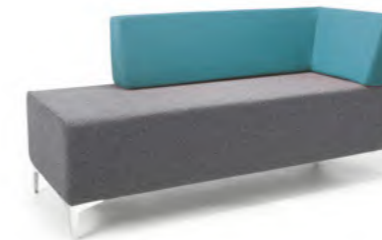

Left Hand shown

Code	Handing	W x D x H	A	B	C	D
FCA1200	L or R	1200 x 600/620 x 790mm	£832	£945	£1141	£1267
FCA1500	L or R	1500 x 600/620 x 790mm	£1067	£1210	£1466	£1623
FCA1800	L or R	1800 x 600/620 x 790mm	£1267	£1424	£1705	£1884
FCA1275	L or R	1200 x 700/720 x 790mm	£913	£1056	£1312	£1472
FCA1575	L or R	1500 x 700/720 x 790mm	£1183	£1377	£1715	£1925
FCA1875	L or R	1800 x 700/720 x 790mm	£1389	£1597	£1965	£2193

Form - rectangular sofa, without backrest

fully-upholstered rectangular sofa, supplied without a backrest complete with stylish chrome feet