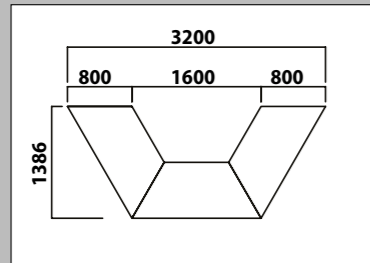

TR16X & TR16XHD
Cluster dimensions