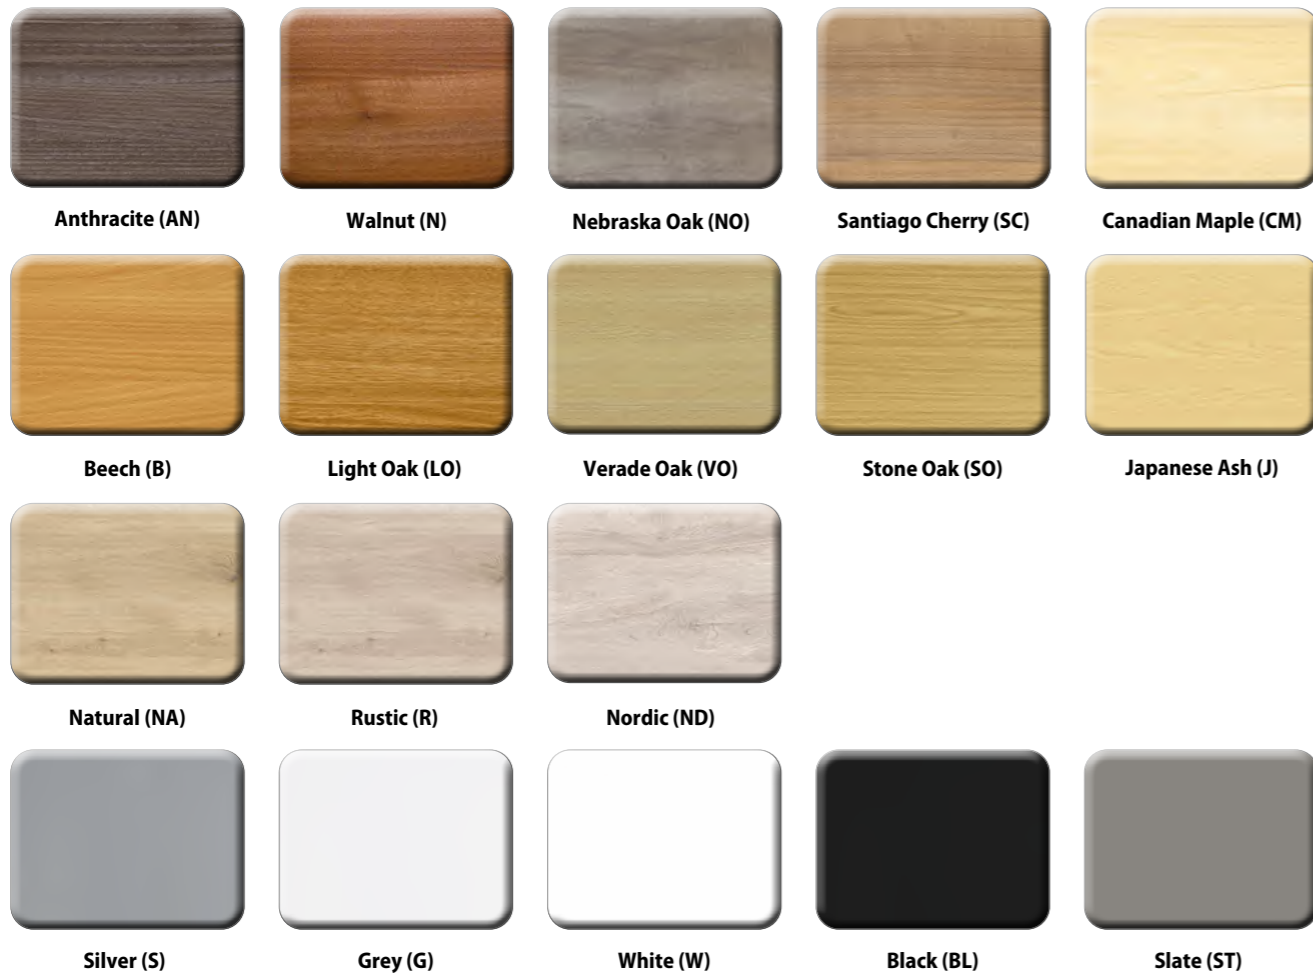

Colour Swatches 2022

Board finishes - 25mm & 18mm

Pastel Colours - 18mm Only (Storage Doors & Fascias, Matrix Accessories)

Trim finish

Contrasting Edging - Contact our Specials Department

Please note: Due to printing limitations we recommend that you request a wood sample card before ordering