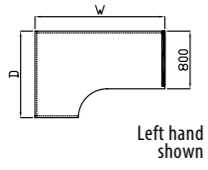

Code	Price	Code	Price	Code	Price	Code	Price	Code	Price	Code	MFC(-S)	Glass(-C)	Code	Price
1101	£299	1601	£299	1107	£330	1701-C	£567	1801-C	£567	1301	N/A	£431	1501-C	£432
1102	£322	1602	£322	1108	£354	1702-C	£587	1802-C	£587	1302	£256	£449	1502-C	£449
1103	£341	1603	£341	1109	£373	1703-C	£608	1803-C	£608	1303	£269	£469	1503-C	£467
1104	£361	1604	£361	1110	£395	1704-C	£640	1804-C	£640	1304	£279	£489	1504-C	£488
1105	£387	1605	£387	1111	£414	1705-C	£662	1805-C	£662	1305	£299	£509	1505-C	£510
1106	£414	1606	£414	1112	£447	1706-C	£682	1806-C	£682	1306	£322	£556	1506-C	£555
Please specify handing														

Code	Price	Code	Price	Code	Price	Code	Price	Code	Price	Code	MFC(-S)	Glass(-C)	Code	Price
1106	£414	1606	£414	1112	£447	1706-C	£682	1806-C	£682	1306	£322	£556	1506-C	£555
Please specify handing														

1*** Codes

2*** Codes

3*** Codes

5*** Codes

1*** Codes - Base unit only
2*** Codes - Base unit to accommodate top unit
3*** Codes - Base unit to accommodate MFC or glass shelf
5*** Codes - Base unit to accommodate executive glass shelf

Base unit supplied with 2 full panel end legs

W x D x H	Hand	Code	Price	Code	Code	Code	Code	Price
1600 x 1200 x 725	L or R	1013	£775	2013	3013	5013		£808
1800 x 1200 x 725	L or R	1014	£861	2014	3014	5014		£891