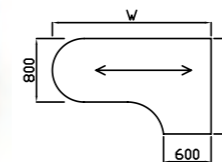

D End Panel End Radial Workstation

Panel End Universal Workstation

Right hand shown

Code	Hand	W x D x H	Price £
OSPW20DX	L or R	2000 x 1200 x 725	£718