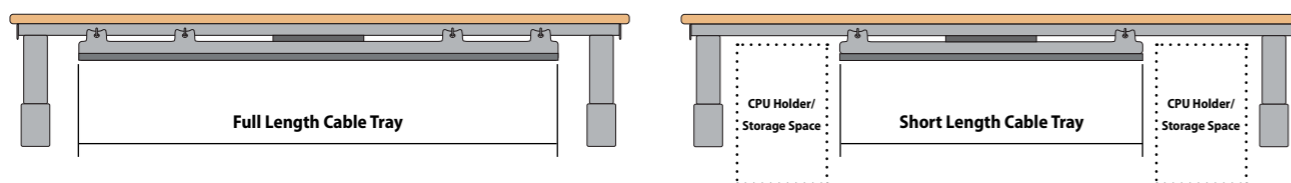

Freedom Cable Management & Components

Horizontal cable management on the Freedom individual desks are facilitated by the use of optional 'drop down' cable trays, which can be hinged down on both sides to facilitate access into the cable trays from the front or rear of the desk.

Cable trays can be specified 'full' length or 'short'. The intention behind the 'short' cable trays is to leave a space at either end of the desk top to accommodate CPU holders or Personal Storage solutions.

All cable trays can be mounted either centrally under the desk top or off-set towards the rear of the desk top if more knee space is required.

Upper Full Length Cable Tray

Code	To suit Frame Size	Price £
FRXCT10	1000 - full length	£64
FRXCT12	1200 - full length	£66
FRXCT14	1400 - full length	£68
FRXCT16	1600 - full length	£77
FRXCT18	1800 - full length	£79

Upper Short Cable Tray

Code	To suit Frame Size	Price £
FRXCT12CPU	1200 - short length	£61
FRXCT14CPU	1400 - short length	£62
FRXCT16CPU	1600 - short length	£66
FRXCT18CPU	1800 - short length	£68

Lower Cable Tray

Code	Description	Price £
FRXLCT10	1000 - underframe	£109
FRXLCT12	1200 - underframe	£113
FRXLCT14	1400 - underframe	£113
FRXLCT16	1600 - underframe	£131
FRXLCT18	1800 - underframe	£131
FRXLCT-END	End Caps - supplied in pairs	£41

Codes for board finishes:
Walnut (N), Canadian Maple (CM), Japanese Ash (J), Beech (B), Light Oak (LO), Silver (S), Grey (G), White (W), Santiago Cherry (SC), Stone Oak (SO), Black (BL), Anthracite (AN), Verade Oak (VO), Slate (ST), Nebraska Oak (NO), Natural (NA), Nordic (ND), Rustic (R)

Codes for trim finishes:
White (W), Silver (S), Black (BL)

Freedom Cable Management & Components

Lower Cable Tray

Code	Description	Price £
FRXLCT10	1000 - underframe	£109
FRXLCT12	1200 - underframe	£113
FRXLCT14	1400 - underframe	£118
FRXLCT16	1600 - underframe	£143
FRXLCT18	1800 - underframe	£171

Mass Cable Shroud

Code	Description	Price £
FRXMCS	Cable shroud for adjoining underframes	£217
FRXLP	Link Plates for leg spacing	£16

End Leg Infill Panel

Code	Description	Price £
FRXMFCIP	MFC infill panel supplied as singles	£112
FRXSIP	steel infill panel supplied as singles	£99

Cable Chain

Code	Description	Price £
FRXCC	lower to upper cable tray	£85

Memory Electric Control Switch

Code	Description	Price £
FRXMS	Memory electric control switch	£66

Codes for board finishes:
Walnut (N), Canadian Maple (CM), Japanese Ash (J), Beech (B), Light Oak (LO), Silver (S), Grey (G), White (W), Santiago Cherry (SC), Stone Oak (SO), Black (BL), Anthracite (AN), Verade Oak (VO), Slate (ST), Nebraska Oak (NO), Natural (NA), Nordic (ND), Rustic (R)

Codes for trim finishes:
White (W), Silver (S), Black (BL)