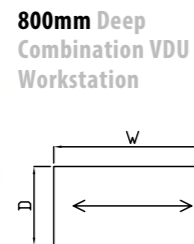

800mm Deep
Combination VDU
Workstation

Code	Hand	W x D x H	Price £
PCVDU12	L or R	1200 x 800 x 725	£484
PCVDU14	L or R	1400 x 800 x 725	£502
PCVDU16	L or R	1600 x 800 x 725	£515
PCVDU18	L or R	1800 x 800 x 725	£536