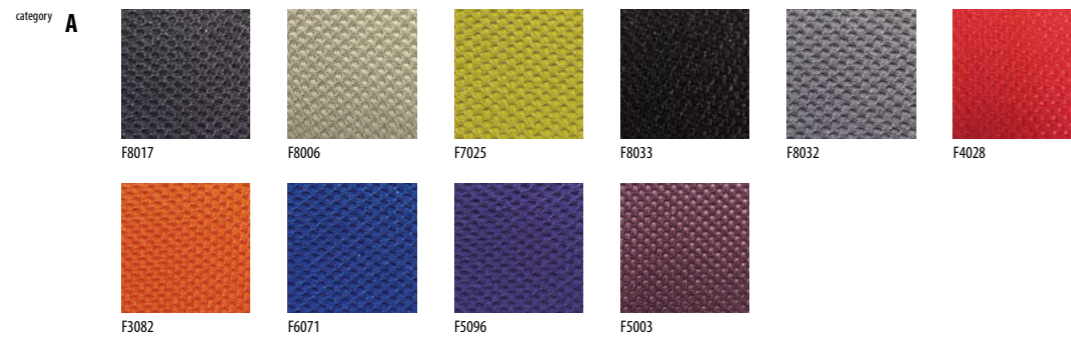

FLORIDA

Composition: 100% Polyester
Weight: 570 g/lm
Width: 140 cm
Abrasion resistance:
Martindale 85 000 cycles
Flammability:
B1 (DIN 4102), M1 (NF P 92501-7), EN 1021/1-2
CRIB 5 (BS 5852 part II)