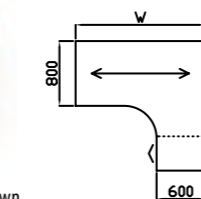

**Panel End
600mm Deep
Combination Segment
Workstation**

Code	Hand	W x D x H	Price £
OCSPW14X	L or R	1400 x 1600 x 725	£567
OCSPW16X	L or R	1600 x 1600 x 725	£581
OCSPW18X	L or R	1800 x 1600 x 725	£592

Right hand shown

Please specify handle option W, S, Q, X or M (e.g OSCSPW16X-S)