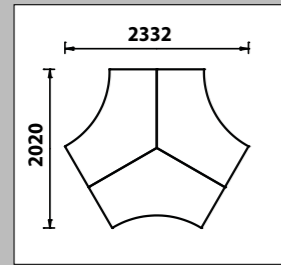

HCL-SEG36X
120° Segment Cluster