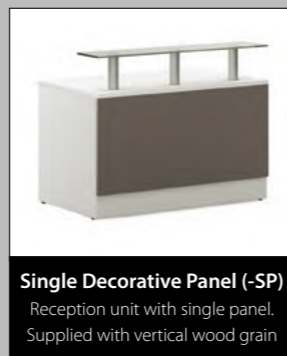

No Decorative Panel
Single finish unit.

Horizontal Panels (-HP)
Reception unit with 2 board finishes.
Supplied with vertical wood grain

Single Decorative Panel (-SP)
Reception unit with single panel.
Supplied with vertical wood grain