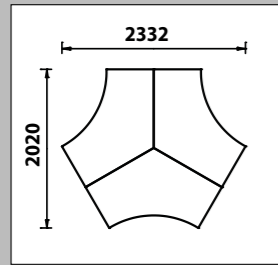

QSEG3
120° Segment Cluster