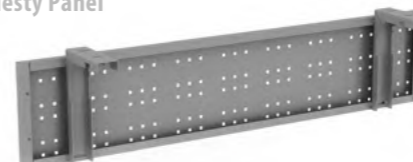

Hoop & Goal Post
Steel or MFC
Modesty Panel

Steel Code	MFC Code	suitable for desk size	Price
HA-SMP-08	HA-WMP-08	800mm	£169
HA-SMP-10	HA-WMP-10	1000mm	£171
HA-SMP-12	HA-WMP-12	1200mm	£175
HA-SMP-14	HA-WMP-14	1400mm	£189
HA-SMP-16	HA-WMP-16	1600mm	£191
HA-SMP-18	HA-WMP-18	1800mm	£192

Codes for board finishes:

Walnut (N), Canadian Maple (CM), Japanese Ash (J), Beech (B), Light Oak (LO), Silver (S), Grey (G), White (W), Santiago Cherry (SC), Stone Oak (SO), Black (BL), Anthracite (AN), Verade Oak (VO), Slate (ST), Nebraska Oak (NO), Natural (NA), Nordic (ND), Rustic (R)

Codes for trim finishes:

White (W), Silver (S), Black (BL), Grey (G)