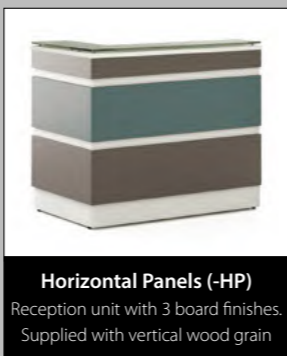

Single Decorative Panel (-SP)
Reception unit with single panel. Supplied with vertical wood grain

Horizontal Panels (-HP)
Reception unit with 3 board finishes. Supplied with vertical wood grain

Medium Height Units inc Glass Top Shelf - 1025mm High

Straight Units have Decorative Panels on the front panel only

Please specify counter front style and colour finishes when ordering

Description	Code	Handing	W x D x H	No Panel	(-SP)	(-HP)
  LH Shown Medium Height Straight Unit inc Glass Top Shelf 1 Cut Back Leg & 1 Full Panel Leg	AMHU1B87-G	L or R	800 x 723 x 1025mm	£1038	£1245	£1245
	AMHU1B107-G	L or R	1000 x 723 x 1025mm	£1082	£1305	£1305
	AMHU1B127-G	L or R	1200 x 723 x 1025mm	£1135	£1377	£1377
	AMHU1B147-G	L or R	1400 x 723 x 1025mm	£1173	£1432	£1432
	AMHU1B167-G	L or R	1600 x 723 x 1025mm	£1294	£1570	£1570
	AMHU1B187-G	L or R	1800 x 723 x 1025mm	£1362	£1646	£1646
  LH Shown Medium Height Straight Unit inc Glass Top Shelf 2 Cut Back Legs	AMHU2B87-G		800 x 723 x 1025mm	£1038	£1245	£1245
	AMHU2B107-G		1000 x 723 x 1025mm	£1082	£1305	£1305
	AMHU2B127-G		1200 x 723 x 1025mm	£1135	£1377	£1377
	AMHU2B147-G		1400 x 723 x 1025mm	£1173	£1432	£1432
	AMHU2B167-G		1600 x 723 x 1025mm	£1294	£1570	£1570
	AMHU2B187-G		1800 x 723 x 1025mm	£1362	£1646	£1646
  LH Shown Medium Height Straight Unit inc Glass Top Shelf 2 Full Panel Legs	AMHU87-G		800 x 723 x 1025mm	£1038	£1245	£1245
	AMHU107-G		1000 x 723 x 1025mm	£1082	£1305	£1305
	AMHU127-G		1200 x 723 x 1025mm	£1135	£1377	£1377
	AMHU147-G		1400 x 723 x 1025mm	£1173	£1432	£1432
	AMHU167-G		1600 x 723 x 1025mm	£1294	£1570	£1570
	AMHU187-G		1800 x 723 x 1025mm	£1362	£1646	£1646

Important Handing Information

Straight Units are handed by the cut back leg.

Corner Units are handed by the direction of the return based on the COUNTER FRONT.

Corner Units have Decorative Panels on the front and return panels

Please specify counter front style and colour finishes when ordering