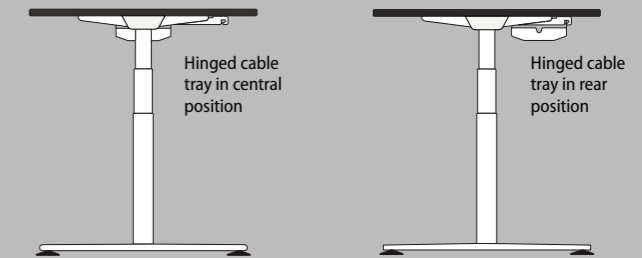

Cable Tray Position

Freedom X cable trays can be mounted centrally or set back at the rear of the desk top for extended under desk space.

Freedom X - Electric Sit/Stand Back to Back Bench

Complete Back to Back Frames