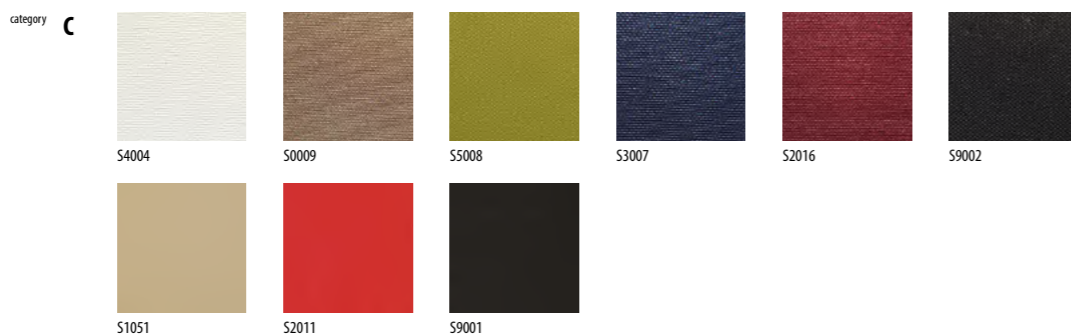

Price Band C - Silvertex & Fame

SILVERTEX

Composition: PVC
Weight: 685 g/m²
Width: 140 cm
Abrasion resistance:
Martindale 100 000 cycles EN ISO 12947:1999
Flammability:
EN ISO 1021-1, EN ISO 1021-2
Features
Antibacterial protection
Resistance to blood, urine and oil