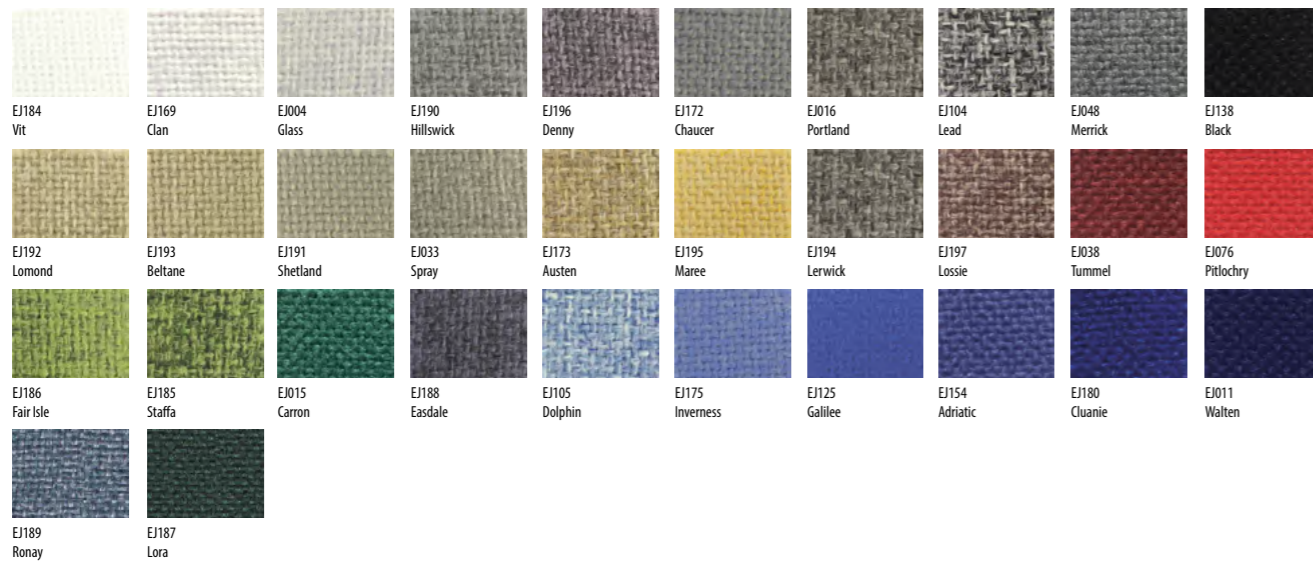

A Selection of Screen Fabric Options

Price Band A - Cara Fabric

Cara Fabric Information: Composition - 100% Polyolefin
Flammability - BS 476 Part 7 Class 1
BS EN 1021-1:2006 (Cigarette)

Maintenance - Vacuum regularly. Wipe clean with damp cloth or shampoo using propriety upholstery shampoo.