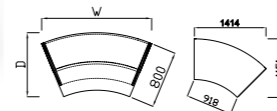

45° 2000mm Radius base unit supplied with 2 cut back legs

Code	Hand	W x D x H	Price £
1043	-	1531 x 891 x 725	£861