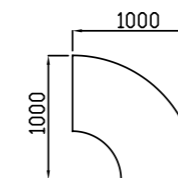

90° Radius Table
600mm ends

Heavy Duty
Conference Stacking
Leg Trolley

Code	W x D x H	Stacking	Tilting	Price £	
				Folding	
UCB146	1414 x 717 x 725	£410	£500	-