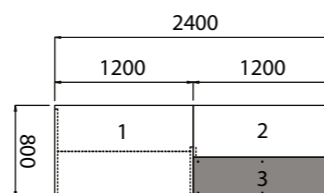

Receptiv Example Configurations

Image below on the left

Image below on the right

ID	Qty	Code	Hand	Description	Price
1	1	2003	LH	base unit	£523
2	1	2010	-	base unit	£545
3	1	2003	RH	base unit	£523
4	2	1703-C	-	top unit	£608
5	1	1804-C	-	top unit	£640
Total					£3447

ID	Qty	Code	Hand	Description	Price
1	1	2003	LH	base unit	£523
2	1	5010	-	base unit	£545
3	1	2003	RH	base unit	£523
4	2	1703-C	-	top unit	£608
5	1	1504-C	-	executive glass shelf	£488
Total					£3295

ID	Qty	Code	Hand	Description	Price
1	1	1093	LH	base unit	£479
2	1	2003	RH	base unit	£523
3	1	1703-C	-	top unit	£608
Total					£1610

Receptiv Example Configurations

ID	Qty	Code	Hand	Description	Price
1	1	2218	-	base unit cupboard	£608
2	1	Q-TMP3	-	mobile pedestal	£270
3	1	2005	RH	base unit	£576
4	1	5007	-	base unit	£480
5	1	5018	-	base unit	£967
6	1	1093	LH	DDA base unit	£479
7	1	1102	-	top unit	£322
8	1	1227	-	pigeon hole unit	£432
9	1	1105	-	top unit	£387
10	1	1207	-	tray unit	£226
11	1	1501	-	executive glass shelf	£432
12	1	1508	-	executive glass shelf	£809
Total					£5988

ID	Qty	Code	Hand	Description	Price
1	1	2057	RH	base unit	£924
2	1	2065	-	base unit	£924
3	1	2001	LH	base unit	£480
4	2	1846-C	-	top unit	£882
5	1	1701-C	-	top unit	£567
Total					£4659