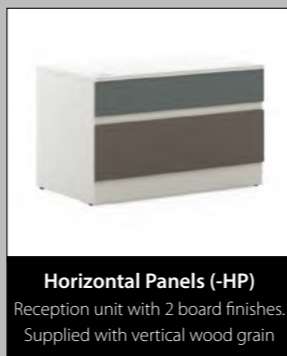

Single Decorative Panel (-SP)
Reception unit with single panel.
Supplied with vertical wood grain

Horizontal Panels (-HP)
Reception unit with 2 board finishes.
Supplied with vertical wood grain

Desk Height Units - 725mm High

Straight Units have Decorative Panels on the front panel only

Please specify counter front style and colour finishes when ordering

Description	Code	Handing	W x D x H	No Panel	(-SP)	(-HP)
LH Shown Desk Height Straight Unit 1 Cut Back Leg & 1 Full Panel Leg	ADHU1B87	L or R	800 x 723 x 725mm	£479	£686	£686
	ADHU1B107	L or R	1000 x 723 x 725mm	£502	£726	£726
	ADHU1B127	L or R	1200 x 723 x 725mm	£542	£784	£784
	ADHU1B147	L or R	1400 x 723 x 725mm	£563	£821	£821
	ADHU1B167	L or R	1600 x 723 x 725mm	£630	£906	£906
	ADHU1B187	L or R	1800 x 723 x 725mm	£680	£965	£965
Desk Height Straight Unit 2 Cut Back Legs	ADHU2B87		800 x 723 x 725mm	£479	£686	£686
	ADHU2B107		1000 x 723 x 725mm	£502	£726	£726
	ADHU2B127		1200 x 723 x 725mm	£542	£784	£784
	ADHU2B147		1400 x 723 x 725mm	£563	£821	£821
	ADHU2B167		1600 x 723 x 725mm	£630	£906	£906
	ADHU2B187		1800 x 723 x 725mm	£680	£965	£965
Desk Height Straight Unit 2 Full Panel Legs	ADHU87		800 x 723 x 725mm	£479	£686	£686
	ADHU107		1000 x 723 x 725mm	£502	£726	£726
	ADHU127		1200 x 723 x 725mm	£542	£784	£784
	ADHU147		1400 x 723 x 725mm	£563	£821	£821
	ADHU167		1600 x 723 x 725mm	£630	£906	£906
	ADHU187		1800 x 723 x 725mm	£680	£965	£965

Important Handing Information

Straight Units are handed by the cut back leg.

Corner Units are handed by the direction of the return based on the COUNTER FRONT.

Corner Units have Decorative Panels on the front and return panels

Please specify counter front style and colour finishes when ordering

Description	Code	Handing	W x D x H	No Panel	(-SP)	(-HP)
RH Shown Desk Height Corner Unit 1 Cut Back Leg & 1 Full Panel Leg The LONG edge is the front of the counter	ADHCU1B107	L or R	1000 x 723 x 725mm	£707	£992	£992
	ADHCU1B127	L or R	1200 x 723 x 725mm	£744	£1047	£1047
	ADHCU1B147	L or R	1400 x 723 x 725mm	£785	£1095	£1095
RH Shown Desk Height Corner Unit 2 Cut Back Legs The LONG edge is the front of the counter	ADHCU2B7	L or R	723 x 723 x 725mm	£585	£843	£843
	ADHCU2B107	L or R	1000 x 723 x 725mm	£817	£1102	£1102
	ADHCU2B127	L or R	1200 x 723 x 725mm	£854	£1157	£1157
	ADHCU2B147	L or R	1400 x 723 x 725mm	£895	£1205	£1205
LH Shown Desk Height Corner Unit 1 Cut Back Leg & 1 Full Panel Leg The SHORT edge is the front of the counter	ADHCU1B710	L or R	723 x 1000 x 725mm	£817	£1102	£1102
	ADHCU1B712	L or R	723 x 1200 x 725mm	£854	£1157	£1157
	ADHCU1B714	L or R	723 x 1400 x 725mm	£895	£1205	£1205
LH Shown Desk Height Corner Unit 2 Cut Back Legs The SHORT edge is the front of the counter	ADHCU2B710	L or R	723 x 1000 x 725mm	£817	£1102	£1102
	ADHCU2B712	L or R	723 x 1200 x 725mm	£854	£1157	£1157
	ADHCU2B714	L or R	723 x 1400 x 725mm	£895	£1205	£1205

Codes for board finishes:

Walnut (N), Canadian Maple (CM), Japanese Ash (J), Beech (B), Light Oak (LO), Silver (S), Grey (G), White (W), Santiago Cherry (SC), Stone Oak (SO), Black (BL), Anthracite (AN), Verade Oak (VO), Slate (ST), Nebraska Oak (NO), Natural (NA), Nordic (ND), Rustic (R)