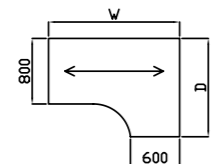

Bow Front Panel End Radial Workstation

Right hand shown

Code	Hand	W x D x H	Price £
OSPW14X	L or R	1400 x 1200 x 725	£451
OSPW16X	L or R	1600 x 1200 x 725	£475
OSPW18X	L or R	1800 x 1200 x 725	£539