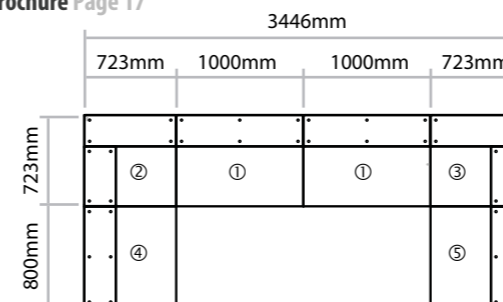

Brochure Page 17

ID	Qty	Hand	Code	Price
1	2		AFHU2B107-G-HP	£1318
2	1	LH	AFHCU2B7-G-L-HP	£1630
3	1	RH	AFHCU2B7-G-R-HP	£1630
4	1	RH	AFHU1B87-G-R-HP	£1258
5	1	LH	AFHU1B87-G-L-HP	£1258
Total				£8412