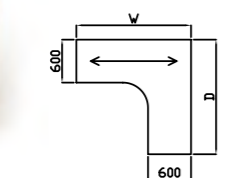

**Panel End
600mm Deep
Segment Workstation**

Code	Hand	W x D x H	Price £
OUN12-6X	L or R	1200 x 1200 x 725	£476
OUN14-6X	L or R	1400 x 1400 x 725	£514
OUN16-6X	L or R	1600 x 1600 x 725	£546
OUN18-6X	L or R	1800 x 1800 x 725	£599

Right hand shown