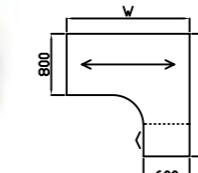

600mm Deep Combination Segment Workstation

Right hand shown

Code	Hand	W x D x H	Price £
SCSPW14X	L or R	1400 x 1600 x 725	£548
SCSPW16X	L or R	1600 x 1600 x 725	£560
SCSPW18X	L or R	1800 x 1600 x 725	£575

Please specify handle option W, S, Q, X or M (e.g SCSPW16X-S)