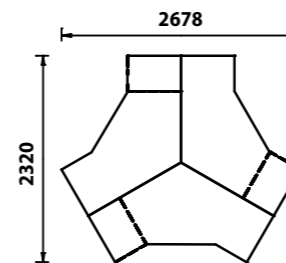

Codes for board finishes:
Walnut (N), Canadian Maple (CM), Japanese Ash (J), Beech (B), Light Oak (LO), Silver (S), Grey (G), White (W), Santiago Cherry (SC), Stone Oak (SO), Black (BL), Anthracite (AN), Verade Oak (VO), Slate (ST), Nebraska Oak (NO), Natural (NA), Nordic (ND), Rustic (R)

Codes for trim finishes:
White (W), Silver (S), Black (BL)