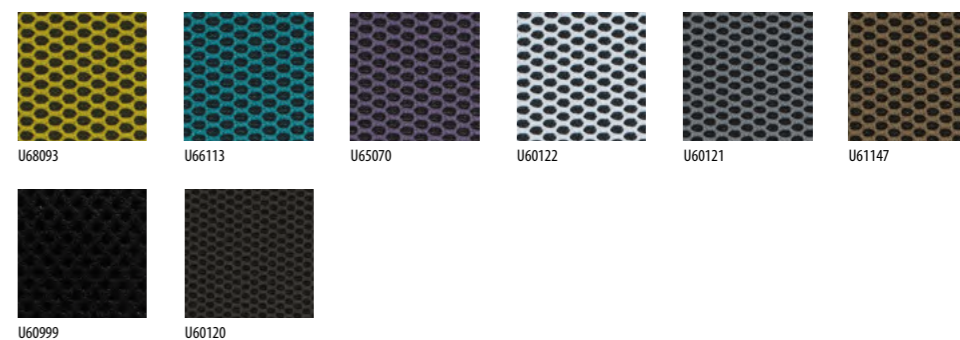

OMEGA

Composition: 100% Polyester
Weight: 480 g/m²
Width: 160 cm
Abrasion resistance:
Martindale 70 000 cycles
UNI EN ISO 12947-2
Flammability:
EN 1021-1, EN 1021-2