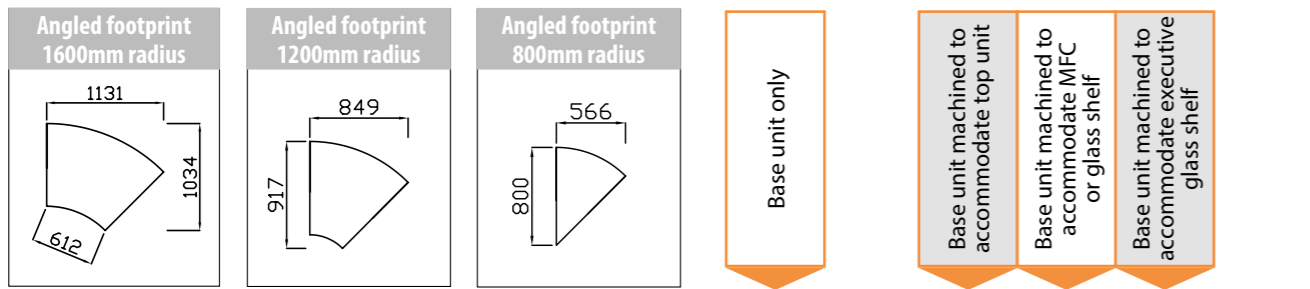

45° Base Units 800mm Deep

45° 1600mm Radius base unit supplied with 1 cut back leg and 1 full panel leg	W x D x H	Hand	Code	Price	Code	Code	Code	Code	Price
	1225 x 861 x 725	L or R	1090	£880	2090	3090	5090		£908

45° 1600mm Radius base unit supplied with 2 cut back legs	W x D x H	Hand	Code	Price	Code	Code	Code	Code	Price
	1225 x 861 x 725	-	1091	£880	2091	3091	5091		£908

45° 1600mm Radius base unit supplied with 2 full panel end legs	W x D x H	Hand	Code	Price	Code	Code	Code	Code	Price
	1225 x 861 x 725	-	1092	£880	2092	3092	5092		£908

1200mm Radius base unit supplied with 2 cut back legs	W x D x H	Hand	Code	Price	Code	Code	Code	Code	Price
	918 x 830 x 725	-	1020	£744	2020	3020	5020		£772

800mm Radius base unit supplied with 2 cut back legs	W x D x H	Hand	Code	Price	Code	Code	Code	Code	Price
	612 x 800 x 725	-	1019	£576	2019	-	5019		£607