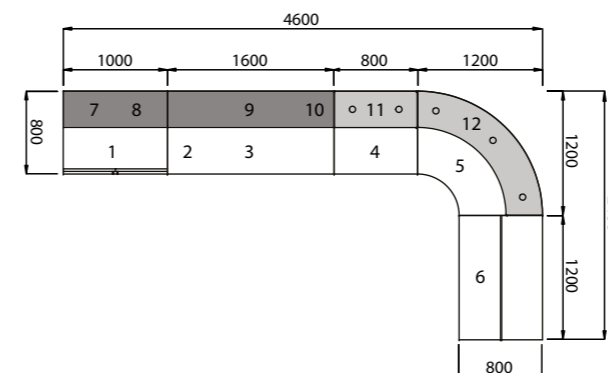

Receptiv Example Configurations

ID	Qty	Code	Hand	Description	Price
1	1	2218	-	base unit cupboard	£608
2	1	Q-TMP3	-	mobile pedestal	£270
3	1	2005	RH	base unit	£576
4	1	5007	-	base unit	£480
5	1	5018	-	base unit	£967
6	1	1093	LH	DDA base unit	£479
7	1	1102	-	top unit	£322
8	1	1227	-	pigeon hole unit	£432
9	1	1105	-	top unit	£387
10	1	1207	-	tray unit	£226
11	1	1501	-	executive glass shelf	£432
12	1	1508	-	executive glass shelf	£809
Total					£5988