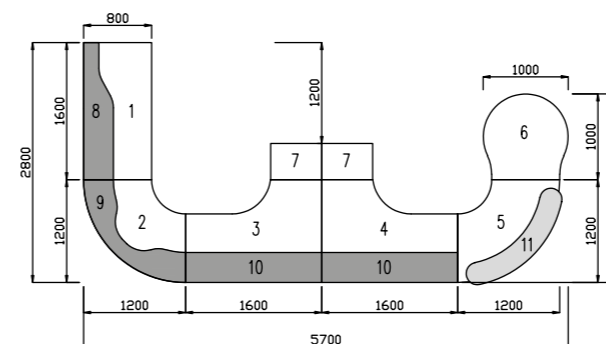

ID	Qty	Code	Hand	Description	Price
1	1	2005	LH	base unit	£576
2	1	2018	-	base unit	£967
3	1	2015	LH	base unit	£808
4	1	2015	RH	base unit	£808
5	1	3052	RH	base unit	£967
6	1	1050	-	conference link	£539
7	2	Q-DHP36	-	pedestal	£270
8	1	1111	LH	wave top unit	£414
9	1	1116	RH	scooped top unit	£545
10	2	1105	-	top unit	£387
11	1	1308-S	-	MFC shaped shelf	£341
Total					£7279