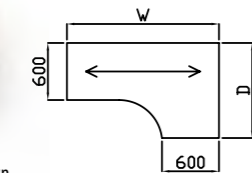

600mm Deep Radial Workstation

600mm Deep Universal Workstation

Code	Hand	W x D x H	Price £
SPW14-6X	L or R	1400 x 1000 x 725	£418
SPW16-6X	L or R	1600 x 1000 x 725	£438
SPW18-6X	L or R	1800 x 1000 x 725	£501

Right hand shown