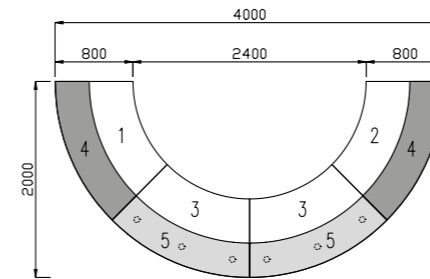

Reception Tables

Circular reception table

Code	W x D x H	Top	Price £
5101	550 x 550 x 400	MFC	£334
5101-C	550 x 550 x 385	Clear Glass	£405

Eliptical reception table

Code	W x D x H	Top	Price £
5102	1000 x 500 x 400	MFC	£378
5102-C	1000 x 500 x 385	Clear Glass	£521

Square and rectangular reception tables

Code	W x D x H	Top	Price £
5103	600 x 600 x 400	MFC	£378
5103-C	600 x 600 x 385	Clear Glass	£521
5106	800 x 450 x 400	MFC	£378
5106-C	800 x 450 x 385	Clear Glass	£521

Kidney reception table

Code	W x D x H	Top	Price £
5104	1020 x 570 x 400	MFC	£393
5104-C	1020 x 570 x 385	Clear Glass	£544

Triangular reception table

Code	W x D x H	Top	Price £
5105	618 x 581 x 400	MFC	£370
5105-C	618 x 581 x 385	Clear Glass	£498

Receptiv Example Configurations

ID	Qty	Code	Hand	Description	Price
1	1	2057	LH	base unit	£924
2	1	2057	RH	base unit	£924
3	2	5065	-	base unit	£924
4	2	1146	-	top unit	£471
5	2	1512-C	-	executive glass shelf	£711
Total					£6060