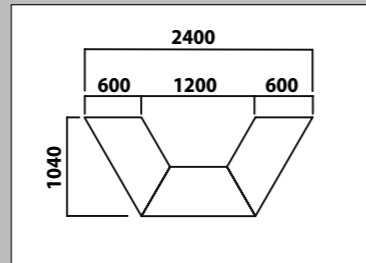

TR126X & TR126XHD
Cluster dimensions