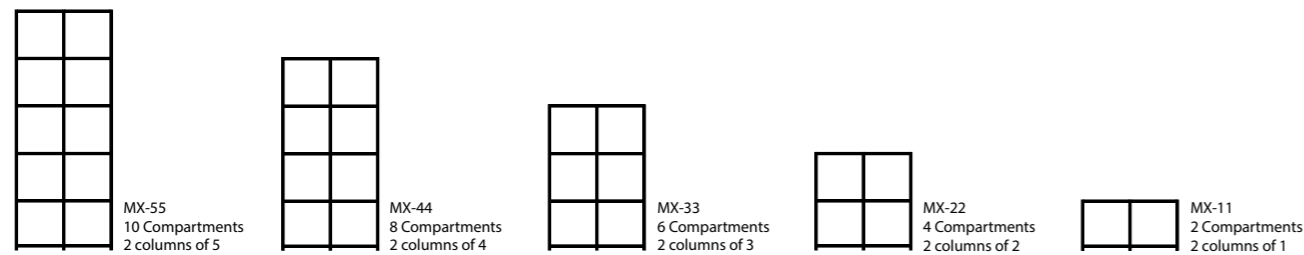

Double Column Frames

- 380mm Square Compartments
- Selection of Storage Accessories
- Extendable with Linking Plates
- Supplied with Levelling Feet
- **Shelves and Storage Boxes Supplied Separately**

Description	Code	W x D x H	Grid Compartments	Grid Columns	Price
Double Column Grid Storage Frame	MX-55	820 x 420 x 2036	10	2 columns of 5	£897
	MX-44	820 x 420 x 1636	8	2 columns of 4	£739
	MX-33	820 x 420 x 1236	6	2 columns of 3	£607
	MX-22	820 x 420 x 836	4	2 columns of 2	£476
	MX-11	820 x 420 x 436	2	2 columns of 1	£371