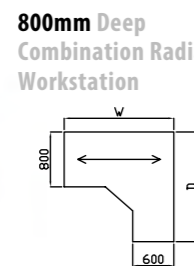

800mm Deep
Combination Radial
Workstation

Code	Hand	W x D x H	Price £
PCSPW14	L or R	1400 x 1600 x 725	£647
PCSPW16	L or R	1600 x 1600 x 725	£663