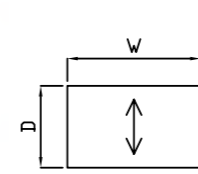

Printer Table

Code	Hand	W x D x H	Price £
RU8X	-	800 x 600 x 725	£235
RUX	-	1000 x 600 x 725	£246