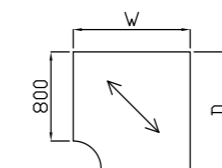

Panel End Return Workstation

Price £

Code	Hand	W x D x H	Price £
OCWX	-	1050 x 1050 x 725	£399