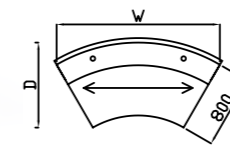

Code	Hand	W x D x H	Price £	
			S	C
QER18	-	1800 x 937 x 725	£779	£813