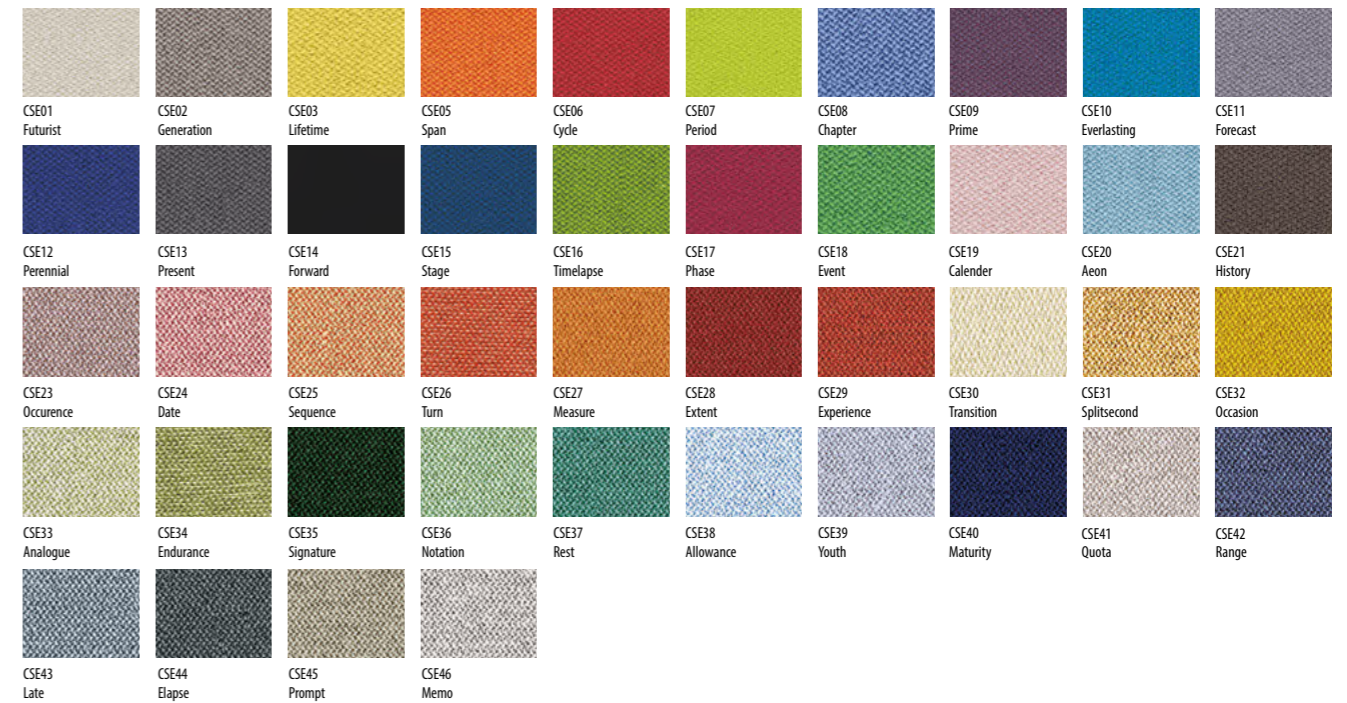

Price Band B - Era

Era Fabric Information: Composition - 100% Recycled Polyester.
Non metallic dyestuffs.

Flammability - EN 1021-1 : 2006 (Cigarette)
EN 1021-2 : 2006 (match)
BS 7176 : 2007 Low Hazard
EN 13501-1 Adhered Class B, s1, d0
EN13501-1 Un-adhered Class C, s1, d0