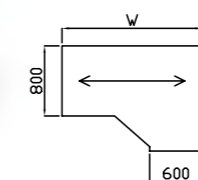

Segment Workstation

Right hand shown

Code	Hand	W x D x H	Price £
PSPW14	L or R	1400 x 1200 x 725	£492
PSPW16	L or R	1600 x 1200 x 725	£515