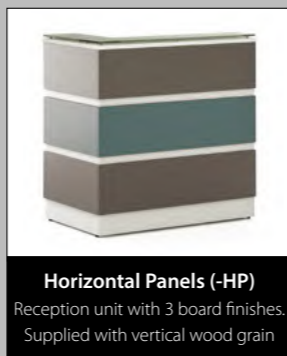

Single Decorative Panel (-SP)
Reception unit with single panel. Supplied with vertical wood grain

Horizontal Panels (-HP)
Reception unit with 3 board finishes. Supplied with vertical wood grain

Full Height Units inc Glass Top Shelf - 1225mm High

Straight Units have Decorative Panels on the front panel only

Please specify counter front style and colour finishes when ordering

Description	Code	Handing	W x D x H	No Panel	(-SP)	(-HP)
LH Shown Full Height Straight Unit inc Glass Top Shelf 1 Cut Back Leg & 1 Full Panel Leg	AFHU1B87-G	L or R	800 x 723 x 1225mm	£1051	£1258	£1258
	AFHU1B107-G	L or R	1000 x 723 x 1225mm	£1094	£1318	£1318
	AFHU1B127-G	L or R	1200 x 723 x 1225mm	£1151	£1392	£1392
	AFHU1B147-G	L or R	1400 x 723 x 1225mm	£1188	£1447	£1447
	AFHU1B167-G	L or R	1600 x 723 x 1225mm	£1313	£1589	£1589
	AFHU1B187-G	L or R	1800 x 723 x 1225mm	£1381	£1666	£1666
Full Height Straight Unit inc Glass Top Shelf 2 Cut Back Legs	AFHU2B87-G		800 x 723 x 1225mm	£1051	£1258	£1258
	AFHU2B107-G		1000 x 723 x 1225mm	£1094	£1318	£1318
	AFHU2B127-G		1200 x 723 x 1225mm	£1151	£1392	£1392
	AFHU2B147-G		1400 x 723 x 1225mm	£1188	£1447	£1447
	AFHU2B167-G		1600 x 723 x 1225mm	£1313	£1589	£1589
	AFHU2B187-G		1800 x 723 x 1225mm	£1381	£1666	£1666
Full Height Straight Unit inc Glass Top Shelf 2 Full Panel Legs	AFHU87-G		800 x 723 x 1225mm	£1051	£1258	£1258
	AFHU107-G		1000 x 723 x 1225mm	£1094	£1318	£1318
	AFHU127-G		1200 x 723 x 1225mm	£1151	£1392	£1392
	AFHU147-G		1400 x 723 x 1225mm	£1188	£1447	£1447
	AFHU167-G		1600 x 723 x 1225mm	£1313	£1589	£1589
	AFHU187-G		1800 x 723 x 1225mm	£1381	£1666	£1666

Important Handing Information

Straight Units are handed by the cut back leg.

Corner Units are handed by the direction of the return based on the COUNTER FRONT.

Corner Units have Decorative Panels on the front and return panels

Please specify counter front style and colour finishes when ordering

Description	Code	Handing	W x D x H	No Panel	(-SP)	(-HP)
RH Shown Full Height Corner Unit inc Glass Top Shelf 1 Cut Back Leg & 1 Full Panel Leg The LONG edge is the front of the counter	AFHCU1B107-G	L or R	1000 x 723 x 1225mm	£1454	£1738	£1738
	AFHCU1B127-G	L or R	1200 x 723 x 1225mm	£1498	£1799	£1799
	AFHCU1B147-G	L or R	1400 x 723 x 1225mm	£1537	£1848	£1848
RH Shown Full Height Corner Unit inc Glass Top Shelf 2 Cut Back Legs The LONG edge is the front of the counter	AFHCU2B7-G	L or R	723 x 723 x 1225mm	£1371	£1630	£1630
	AFHCU2B107-G	L or R	1000 x 723 x 1225mm	£1454	£1738	£1738
	AFHCU2B127-G	L or R	1200 x 723 x 1225mm	£1498	£1799	£1799
	AFHCU2B147-G	L or R	1400 x 723 x 1225mm	£1537	£1848	£1848
LH Shown Full Height Corner Unit inc Glass Top Shelf 1 Cut Back Leg & 1 Full Panel Leg The SHORT edge is the front of the counter	AFHCU1B710-G	L or R	723 x 1000 x 1225mm	£1454	£1738	£1738
	AFHCU1B712-G	L or R	723 x 1200 x 1225mm	£1498	£1799	£1799
	AFHCU1B714-G	L or R	723 x 1400 x 1225mm	£1537	£1848	£1848
LH Shown Full Height Corner Unit inc Glass Top Shelf 2 Cut Back Legs The SHORT edge is the front of the counter	AFHCU2B710-G	L or R	723 x 1000 x 1225mm	£1454	£1738	£1738
	AFHCU2B712-G	L or R	723 x 1200 x 1225mm	£1498	£1799	£1799
	AFHCU2B714-G	L or R	723 x 1400 x 1225mm	£1537	£1848	£1848

Codes for board finishes: