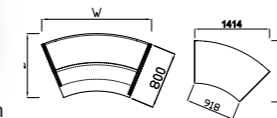

Left hand shown

45° 2000mm Radius base unit supplied with 1 cut back leg and 1 full panel leg

Code	Hand	W x D x H	Price £
1041	L or R	1531 x 891 x 725	£861