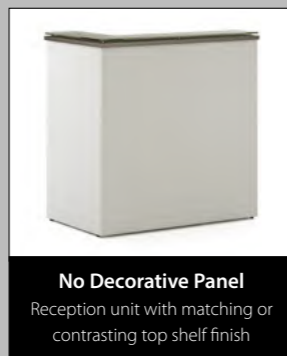

Single Decorative Panel (-SP)
Reception unit with single panel. Supplied with vertical wood grain

No Decorative Panel
Reception unit with matching or contrasting top shelf finish