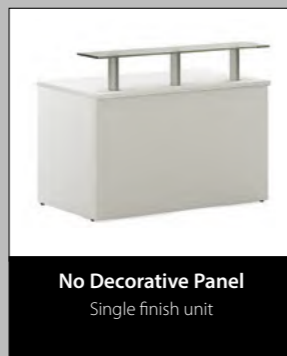

Single Decorative Panel (-SP)
Reception unit with single panel.
Supplied with vertical wood grain

No Decorative Panel
Single finish unit.