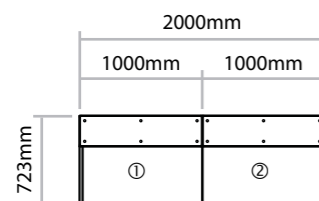

Allure Brochure Examples

Brochure Page 3

ID	Qty	Hand	Code	Price
1	1	RH	AFHU1B107-G-R-HP	£1318
2	1	LH	AFHU1B107-G-L-HP	£1318
Total				£2636