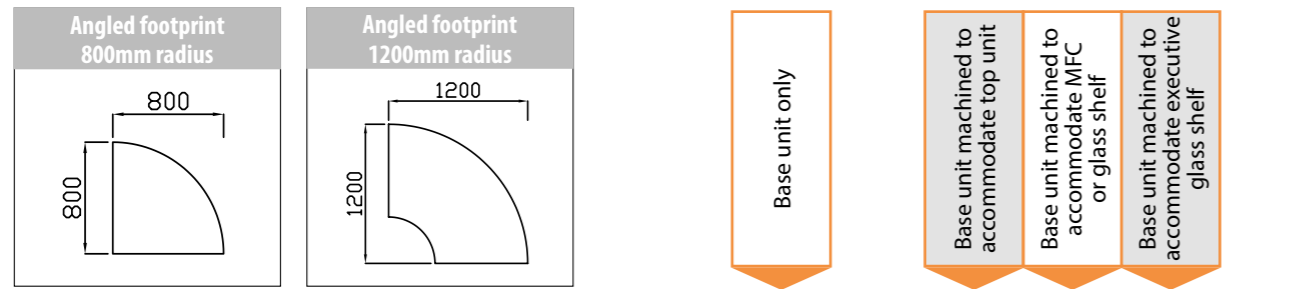

90° Base Units 800mm Deep

800mm Radius base unit supplied with 1 cut back leg and 1 full panel leg

W x D x H	Hand	Code	Price	Code	Code	Code	Code	Price
1131 x 800 x 725	L or R	1051	£724	2051	3051	5051		£756

800mm Radius base unit supplied with 2 cut back legs

W x D x H	Hand	Code	Price	Code	Code	Code	Code	Price
1131 x 800 x 725	-	1017	£724	2017	3017	5017		£756

1200mm Radius base unit supplied with 1 cut back leg and 1 full panel leg

W x D x H	Hand	Code	Price	Code	Code	Code	Code	Price
1697 x 917 x 725	L or R	1052	£937	2052	3052	5052		£967

1200mm Radius base unit supplied with 2 cut back legs

W x D x H	Hand	Code	Price	Code	Code	Code	Code	Price
1697 x 917 x 725	-	1018	£937	2018	3018	5018		£967

Inverted 400mm Radius base unit supplied with 2 cut back legs

W x D x H	Hand	Code	Price	Code	Code	Code	Code	Price
1697 x 917 x 725	-	1021	£967	2021	3021	5021		£998

Codes for board finishes:
Walnut (N), Canadian Maple (CM), Japanese Ash (J), Beech (B), Light Oak (LO), Silver (S), Grey (G), White (W), Santiago Cherry (SC), Stone Oak (SO), Black (BL), Anthracite (AN), Verade Oak (VO), Slate (ST), Nebraska Oak (NO), Natural (NA), Nordic (ND), Rustic (R)

Additional modesty Panel finishes only:
Silver (S), Mirror (M), Orange (OR), Green (GR)

Please select top units or glass shelves if required

Top unit 350mm deep 465mm high		Low top unit 350mm deep 210mm high		Shaped top unit 350 to 180mm deep 465mm high		Glass top unit 350mm deep 490mm high		Low glass top unit 350mm deep 235mm high		MFC Shelf 225mm high Glass Shelf 210mm high		Executive glass shelf 350mm deep 210mm high	
Code	Price	Code	Price	Code	Price	Code	Price	Code	Price	Code	Price	Code	Price
1113	£414	1613	£414	1115	£330	1713-C	£734	1813-C	£734	1307	£299	1507-C	£509
1113	£414	1613	£414	1115	£330	1713-C	£734	1813-C	£734	1307	£299	1507-C	£509
1114	£502	1614	£502	1116	£545	1714-C	£886	1814-C	£886	1308	£341	1508-C	£809
1114	£502	1614	£502	1116	£545	1714-C	£886	1814-C	£886	1308	£341	1508-C	£809
1125	£414	1625	£414	1126	£414	1725-C	£699	1825-C	£699	1301	N/A	1509-C	£509

Codes for board finishes:
Walnut (N), Canadian Maple (CM), Japanese Ash (J), Beech (B), Light Oak (LO), Silver (S), Grey (G), White (W), Santiago Cherry (SC), Stone Oak (SO), Black (BL), Anthracite (AN), Verade Oak (VO), Slate (ST), Nebraska Oak (NO), Natural (NA), Nordic (ND), Rustic (R)

Additional modesty Panel finishes only:
Silver (S), Mirror (M), Orange (OR), Green (GR)