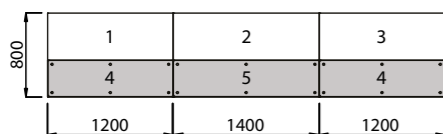

Receptiv Example Configurations

Image below on the left