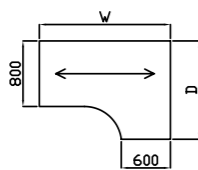

Codes for trim finishes:

White (W), Silver (S), Black (BL), Grey (G)

Sirius Cantilever Desking

Right hand shown

Radial Workstation

Code	Hand	W x D x H	Price £
SPW14X	L or R	1400 x 1200 x 725	£439
SPW16X	L or R	1600 x 1200 x 725	£460
SPW18X	L or R	1800 x 1200 x 725	£527