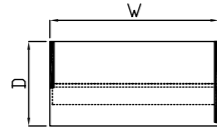

Base unit supplied with 1 cut back leg and 1 full panel leg

Code	Hand	W x D x H	Price £
1093	L or R	1200 x 800 x 725	£479
1094	L or R	1400 x 800 x 725	£492
1042	L or R	1600 x 800 x 725	£510