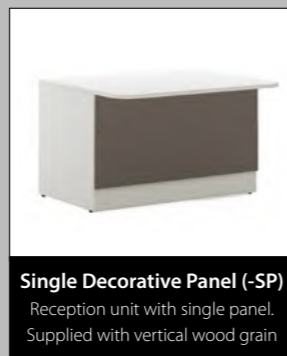

No Decorative Panel
Single finish unit.

Horizontal Panels (-HP)
Reception unit with 2 board finishes.
Supplied with vertical wood grain.

Single Decorative Panel (-SP)
Reception unit with single panel.
Supplied with vertical wood grain.