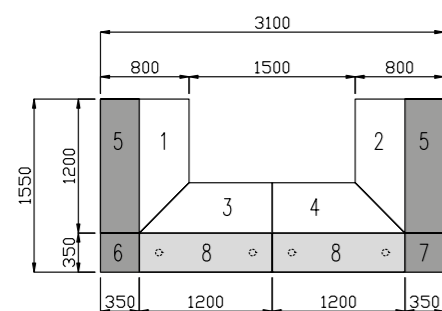

Receptiv Example Configurations

ID	Qty	Code	Hand	Description	Price
1	1	2076	LH	base unit	£608
2	1	2076	RH	base unit	£608
3	1	5082	RH	base unit	£608
4	1	5082	LH	base unit	£608
5	2	1103	-	top unit	£341
6	1	1087	RH	corner pillar	£247
7	1	1087	LH	corner pillar	£247
8	2	1503-C	-	executive glass shelf	£467
Total					£4542