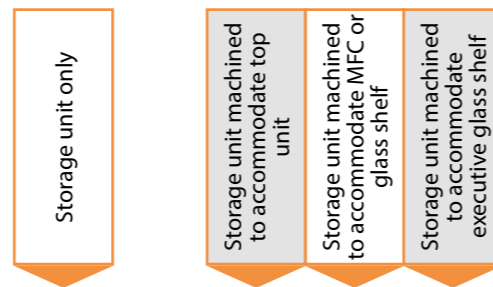

Storage Base Units

800mm Deep Base Unit Cupboard - Complete with 1 adjustable shelf

supplied with Q handle only

W x D x H	Shelves	Code	Price	Code	Code	Code	Price
800 x 800 x 725	1	1217	£554	2217	3217	5217	£608
1000 x 800 x 725	1	1218	£554	2218	3218	5218	£608

600mm Deep Base Unit Cupboard - Complete with 1 adjustable shelf

supplied with Q handle only

W x D x H	Shelves	Code	Price	Code	Code	Code	Price
800 x 600 x 725	1	1215	£554	2215	3215	5215	£608
1000 x 600 x 725	1	1216	£554	2216	3216	5216	£608

800mm deep base unit pedestal

supplied with Q handle only

W x D x H	Drawers	Code	Price	Code	Code	Code	Price
405 x 800 x 725	3	1213	£502	2213	-	-	£559
405 x 800 x 725	2	1220	£502	2220	-	-	£559

600mm deep base unit pedestal

supplied with Q handle only

W x D x H	Drawers	Code	Price	Code	Code	Code	Price
405 x 600 x 725	3	1211	£434	2211	-	-	£491
405 x 600 x 725	2	1219	£434	2219	-	-	£491

Codes for board finishes:
Walnut (N), Canadian Maple (CM), Japanese Ash (J), Beech (B), Light Oak (LO), Silver (S), Grey (G), White (W), Santiago Cherry (SC), Stone Oak (SO), Black (BL), Anthracite (AN), Verade Oak (VO), Slate (ST), Nebraska Oak (NO), Natural (NA), Nordic (ND), Rustic (R)

Additional modesty Panel finishes only:
Silver (S), Mirror (M), Orange (OR), Green (GR)