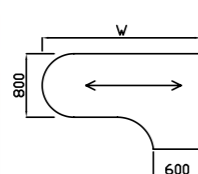

Universal Workstation

Code	Hand	W x D x H	Price £
SPW20DX	L or R	2000 x 1200 x 725	£707