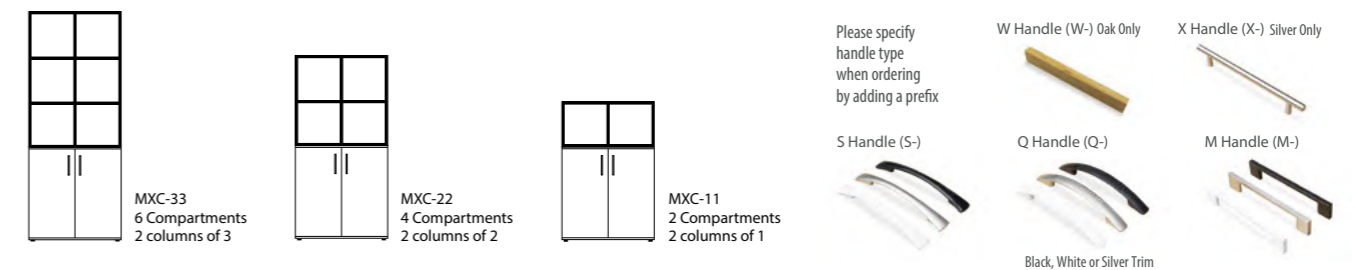

Double Column Frames inc Base Unit Cupboard

- 380mm Square Compartments
- Selection of Storage Accessories
- Extendable with Linking Plates
- Supplied with Levelling Feet
- **Shelves and Storage Boxes Supplied Separately**
- Cupboard Supplied with 2 Adjustable Shelves
- Choice of Handle Type
- 18 MFC Board Finishes
- 3 Standard Frame Finishes

Description	Code	W x D x H	Grid Compartments	Grid Columns	Price
Double Column Grid Storage Frame with Base Unit Cupboard	MXC-33	820 x 420 x 2036	6	2 columns of 3	£993
	MXC-22	820 x 420 x 1636	4	2 columns of 2	£862
	MXC-11	820 x 420 x 1236	2	2 columns of 1	£702