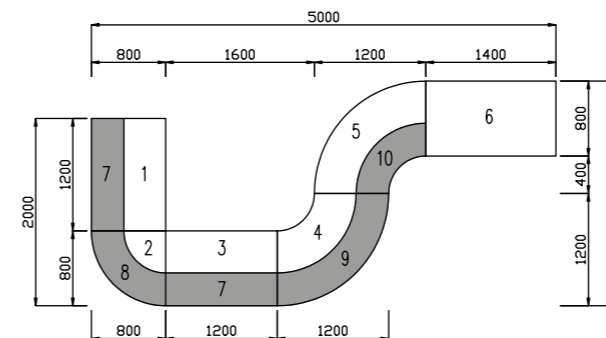

Receptiv Example Configurations

ID	Qty	Code	Hand	Description	Price
1	1	2003	LH	base unit	£523
2	1	2017	-	base unit	£756
3	1	2009	-	base unit	£523
4	1	2018	-	base unit	£967
5	1	2021	-	base unit	£998
6	1	1004	RH	base unit	£510
7	2	1103	-	top unit	£341
8	1	1118	-	top unit with shelf	£523
9	1	1117	-	top unit with shelf	£626
10	1	1125	-	top unit	£414
Total					£6522