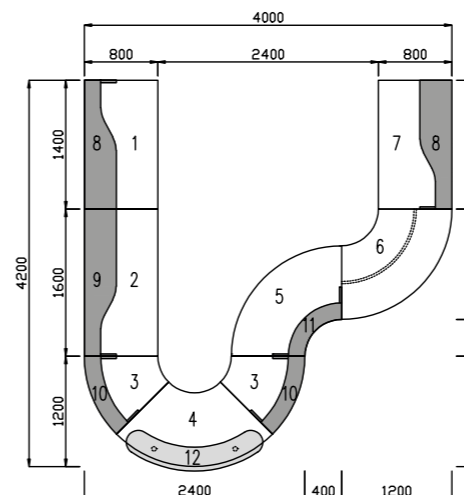

ID	Qty	Code	Hand	Description	Price
1	1	2004	LH	base unit	£545
2	1	2011	-	base unit	£576
3	2	2020	-	base unit	£772
4	1	3018	-	base unit	£967
5	1	2021	-	base unit	£998
6	1	1045	-	DDA base unit	£937
7	1	2004	RH	base unit	£545
8	2	1110	LH	wave top unit	£395
9	1	1111	RH	wave top unit	£414
10	2	1121	-	shallow top unit	£406
11	1	1126	-	shallow top unit	£414
12	1	1308-C	-	clear shaped glass shelf	£676
Total					£9218