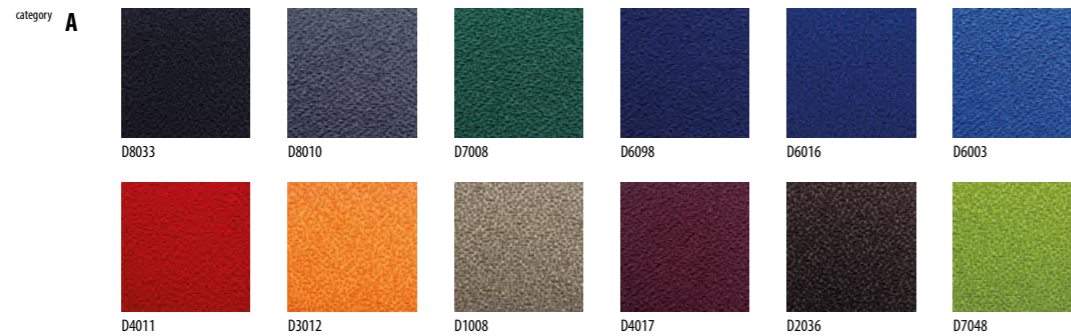

Price Band A - Dino, Florida & Era

DINO

Composition: 100% Polyester
Weight: 350 g/lm
Width: 140 cm
Abrasion resistance:
Martindale 100 000 cycles
Flammability:
(GB) CRIB 5 EN 1021/1-2