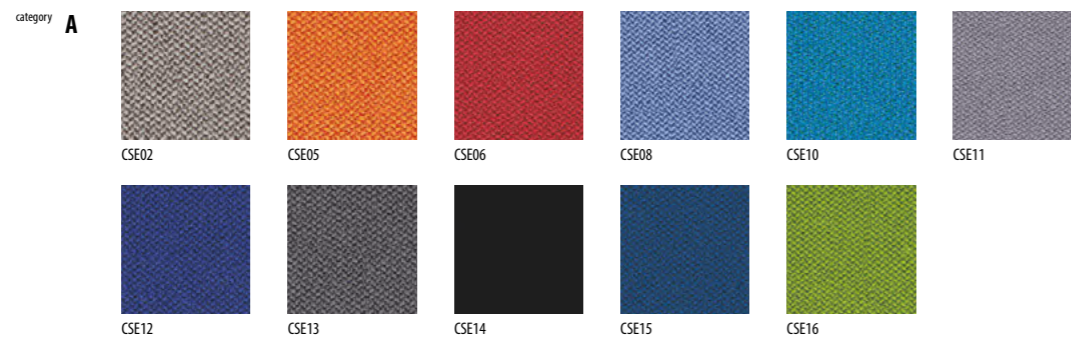

ERA

Composition: 100% Polyester
Weight: 448 g/lm
Width: 140 cm
Abrasion resistance:
Martindale 100 000 cycles
Light Fastness: EN ISO 105-B02
Fastness of rubbing: EN ISO 150x12
Pilling: 5
Flammability: EN 1021/1-2

Price Band B - Xtreme

XTREME

Composition: 100% Polyester Xtreme FR
Weight: 434 g/lm
Width: 140 cm
Abrasion resistance:
Martindale 100 000 cycles
Flammability:
(GB) CRIB 5, (D)B1 EN 1021/1-2

STOCK COLOURS