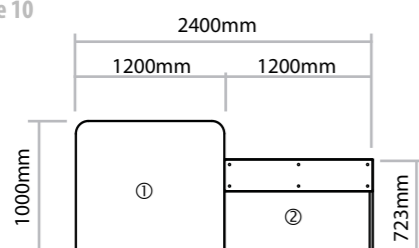

Brochure Page 10

ID	Qty	Hand	Code	Price
1	1	RH	ADDA1B127-R-HP	£827
2	1	LH	AFHU1B127-G-L-HP	£1392
Total				£2219

Codes for board finishes:
Walnut (N), Canadian Maple (CM), Japanese Ash (J), Beech (B), Light Oak (LO), Silver (S), Grey (G), White (W), Santiago Cherry (SC), Stone Oak (SO), Black (BL), Anthracite (AN), Verade Oak (VO), Slate (ST), Nebraska Oak (NO), Natural (NA), Nordic (ND), Rustic (R)
Pastels for Decor Panels: Ocean (OC), Sky (SK), Forest (FO), Lemon (LE), Rose (RO), Sandstone (SA)

Codes for Cable Port finishes:
White (W), Silver (S), Black (BL)