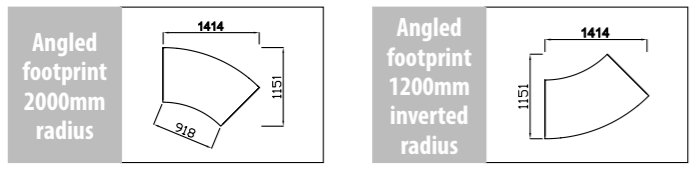

600mm Deep base units

For 600mm deep base units, add -6 to the end of the base unit code. Example: 2057-6
200mm is removed from the operator side of the base unit to make it 600mm deep.

1*** Codes	2*** Codes	3*** Codes	5*** Codes

1*** Codes - Base unit only
2*** Codes - Base unit to accommodate top unit
3*** Codes - Base unit to accommodate MFC or glass shelf
5*** Codes - Base unit to accommodate executive glass shelf

45° Base Units 800mm Deep

Base unit only

Base unit machined to accommodate top unit

Base unit machined to accommodate MFC or glass shelf

Base unit machined to accommodate executive glass shelf

Configuration	W x D x H	Hand	Code	Price	Code	Code	Code	Price
2000mm Radius base unit supplied with 1 cut back leg and 1 full panel leg	1531 x 891 x 725	L or R	1057	£888	2057	3057	5057	£924
2000mm Radius base unit supplied with 2 cut back legs	1531 x 891 x 725	-	1065	£888	2065	3065	5065	£924
2000mm Radius base unit supplied with 2 full panel end legs	1531 x 891 x 725	-	1071	£888	2071	3071	5071	£924
Inverted 1200mm radius base unit supplied with 1 cut back leg and 1 full panel leg	1531 x 891 x 725	L or R	1058	£1021	2058	3058	5058	£1056
Inverted 1200mm radius base unit supplied with 2 cut back legs	1531 x 891 x 725	-	1066	£1021	2066	3066	5066	£1056
Inverted 1200mm radius base unit supplied with 2 full panel end legs	1531 x 891 x 725	-	1072	£1021	2072	3072	5072	£1056

Please select top units or glass shelves if required

Top unit / Shelf	Code	Price	Code	Price	Code	Price	Code	Price						
Top unit 350mm deep 465mm high	1146	£471	1646	£471	N/A	1746-C	£882	1846-C	£882	1305	£284	£509	1512-C	£711
Low top unit 350mm deep 210mm high	1146	£471	1646	£471	N/A	1746-C	£882	1846-C	£882	1305	£284	£509	1512-C	£711
Shaped top unit 350 to 180mm deep 465mm high	1146	£471	1646	£471	N/A	1746-C	£882	1846-C	£882	1305	£284	£509	1512-C	£711
Glass top unit 350mm deep 490mm high	1148	£456	1648	£456	N/A	1748-C	£741	1848-C	£741	1301	N/A	£410	1513-C	£484
Low glass top unit 350mm deep 235mm high	1148	£456	1648	£456	N/A	1748-C	£741	1848-C	£741	1301	N/A	£431	1513-C	£509
MFC Shelf 225mm high Glass Shelf 210mm high	1148	£456	1648	£456	N/A	1748-C	£741	1848-C	£741	1301	N/A	£431	1513-C	£509
Executive glass shelf 350mm deep 210mm high	1148	£456	1648	£456	N/A	1748-C	£741	1848-C	£741	1301	N/A	£431	1513-C	£509

Codes for board finishes:
Walnut (N), Canadian Maple (CM), Japanese Ash (J), Beech (B), Light Oak (LO), Silver (S), Grey (G), White (W), Santiago Cherry (SC), Stone Oak (SO), Black (BL), Anthracite (AN), Verade Oak (VO), Slate (ST), Nebraska Oak (NO), Natural (NA), Nordic (ND), Rustic (R)

Additional modesty Panel finishes only:
Silver (S), Mirror (M), Orange (OR), Green (GR)

Codes for board finishes:
Walnut (N), Canadian Maple (CM), Japanese Ash (J), Beech (B), Light Oak (LO), Silver (S), Grey (G), White (W), Santiago Cherry (SC), Stone Oak (SO), Black (BL), Anthracite (AN), Verade Oak (VO), Slate (ST), Nebraska Oak (NO), Natural (NA), Nordic (ND), Rustic (R)

Additional modesty Panel finishes only:
Silver (S), Mirror (M), Orange (OR), Green (GR)