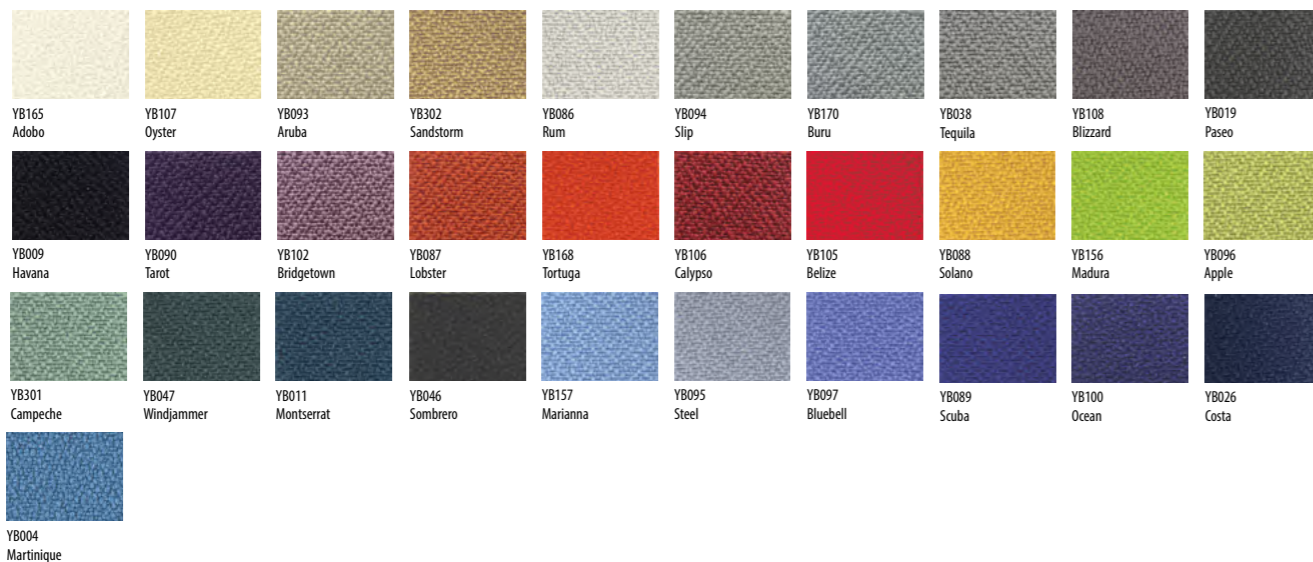

Price Band B - Lucia Fabric

Lucia Fabric Information: Composition - 100% Recycled Polyester. Non metallic dyestuffs.

Flammability - BS 476 Part 7 Class 1
BS EN 1021-1 : 2006 (Cigarette)
BS EN 1021-2 : 2006 (match)
BS 7176 : 2007 Low Hazard

Maintenance - Vacuum regularly. Wipe clean with damp cloth or shampoo using propriety upholstery shampoo.