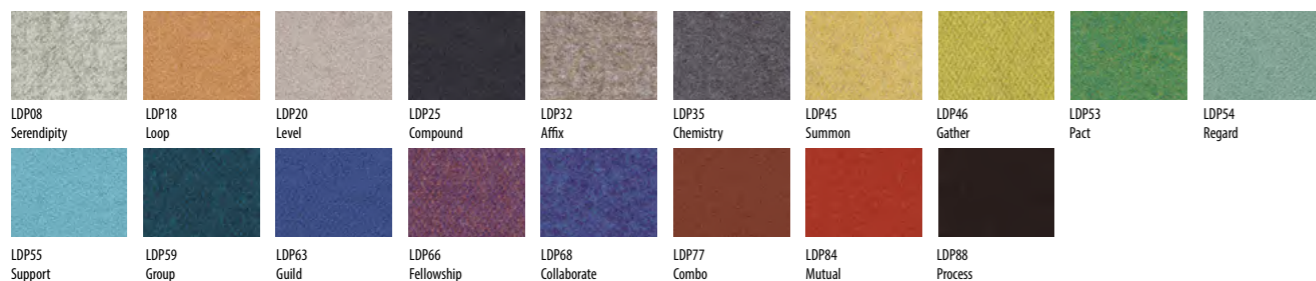

Price Band C - Synergy 170 - this is a sample offering, for the full fabric collection please request a fabric card

Synergy 170 Fabric Information: Composition - 95% Virgin Wool, 5% Polyamide. Flammability - EN 1021-1 : (Cigarette) EN 1021-2 : (match) BS 7176 : Low Hazard ÖNORM B 3825 & A 3800 (over 58kg/m³ CMHR foam) UNI 9175 Classe 1 IM EN 13501-1 Adhered Class D, s1, d0 EN13501-1 Un-adhered Class E, s2, d0

Please note: Due to printing limitations we recommend that you request a fabric sample before ordering