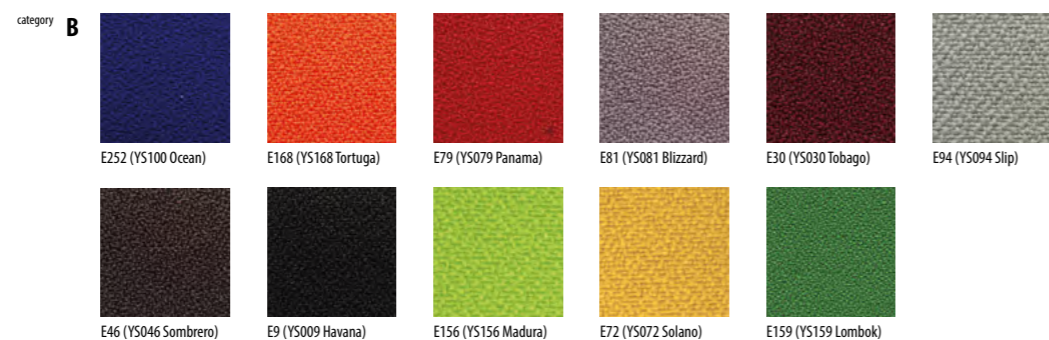

Price Band A - Dino, Florida & Era

DINO

Composition: 100% Polyester
Weight: 350 g/lm
Width: 140 cm
Abrasion resistance:
Martindale 100 000 cycles
Flammability:
(GB) CRIB 5 EN 1021/1-2

FLORIDA

Composition: 100% Polyester
Weight: 570 g/lm
Width: 140 cm
Abrasion resistance:
Martindale 85 000 cycles
Flammability:
B1 (DIN 4102), M1 (NF P 92501-7), EN 1021/1-2
CRIB 5 (BS 5852 part II)

ERA

Composition: 100% Polyester
Weight: 448 g/lm
Width: 140 cm
Abrasion resistance:
Martindale 100 000 cycles
Light Fastness: EN ISO 105-B02
Fastness of rubbing: EN ISO 150x12
Pilling: 5
Flammability: EN 1021/1-2

Price Band B - Xtreme

XTREME

Composition: 100% Polyester Xtreme FR
Weight: 434 g/lm
Width: 140 cm
Abrasion resistance:
Martindale 100 000 cycles
Flammability:
(GB) CRIB 5, (D)B1 EN 1021/1-2

STOCK COLOURS

Price Band B - Style, Aspect & Valencia

STYLE

Composition: 100% Polyester
Weight: 530 g/lm
Width: 150 cm
Abrasion resistance:
Martindale 80000 cycles BS EN ISO 12945-2
Flammability:
B 3825 EN 1021 1&2

ASPECT

Composition: 75% Trevira CS / 25% Polyester
Weight: 325 g/lm
Width: 140 cm
Abrasion resistance:
Martindale 55000 cycles BS EN ISO 12947-2: 1998
Flammability:
B 3825 EN 1021 1&2

VALENCIA C5 (Vinyl)

Composition:
100% PVC
Weight: 650 g/m²
Abrasion resistance:
Martindale 300 000 cycles
Flammability:
(GB) CRIB 5, (D) B1, (F) M1 EN 1021/1-2