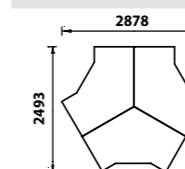

Radial Workstation

Right hand shown

Code	Hand	W x D x H	Price £
PSPW14	L or R	1400 x 1200 x 725	£492
PSPW16	L or R	1600 x 1200 x 725	£515

Segment Workstation

Code	Hand	W x D x H	Price £
PSEG38	-	1200 x 800 x 725	£515