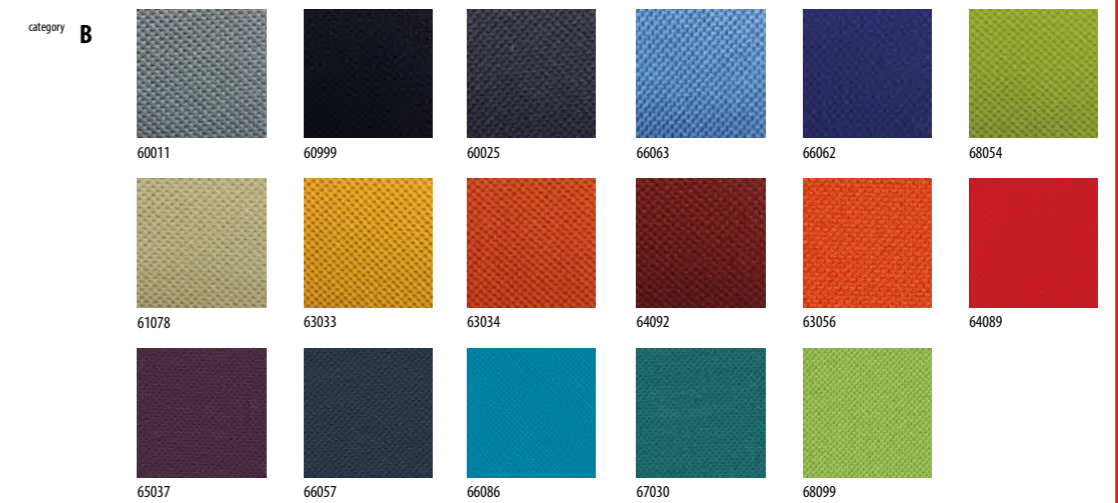

Price Band B - Style, Aspect & Valencia

STYLE

Composition: 100% Polyester
Weight: 530 g/lm
Width: 150 cm
Abrasion resistance:
Martindale 80000 cycles BS EN ISO 12945-2
Flammability:
B 3825 EN 1021 1&2