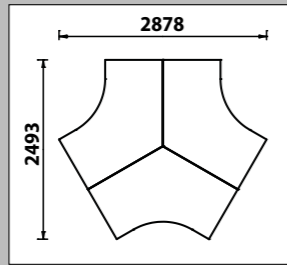

QSEG38
120° Segment Cluster