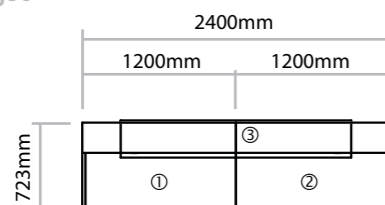

Brochure Page 8

ID	Qty	Hand	Code	Price
1	1	RH	AFHU1B127-R	£865
2	1	LH	AFHU1B127-L	£865
3	1		AFHOU189	£519
Total				£2249