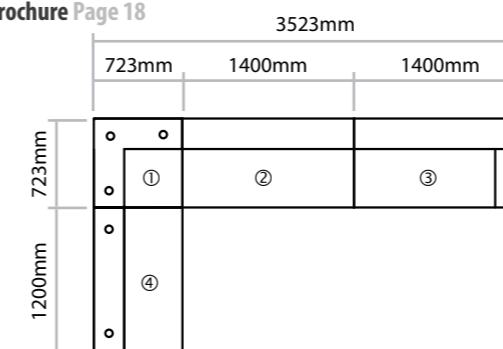

Brochure Page 18

ID	Qty	Hand	Code	Price
1	1	LH	ADHCU2B7-G-L	£1250
2	1		AFHU2B147	£888
3	1	RH	AFHCU1B147-R	£1006
4	1	RH	ADHU1B127-G-R	£1007
Total				£4151

Codes for board finishes:
Walnut (N), Canadian Maple (CM), Japanese Ash (J), Beech (B), Light Oak (LO), Silver (S), Grey (G), White (W), Santiago Cherry (SC), Stone Oak (SO), Black (BL), Anthracite (AN), Verade Oak (VO), Slate (ST), Nebraska Oak (NO), Natural (NA), Nordic (ND), Rustic (R)
Pastels for Decor Panels: Ocean (OC), Sky (SK), Forest (FO), Lemon (LE), Rose (RO), Sandstone (SA)

Codes for Cable Port finishes:
White (W), Silver (S), Black (BL)