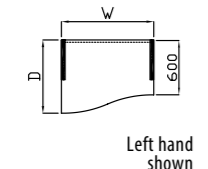

Wave base unit supplied with 2 cut back legs

W x D x H	Hand	Code	Price	Code	Code	Code	Code	Price
1000 x 800 x 725	L or R	1073	£510	2073	3073	5073		£523
*** Not available as a 600mm deep option ***