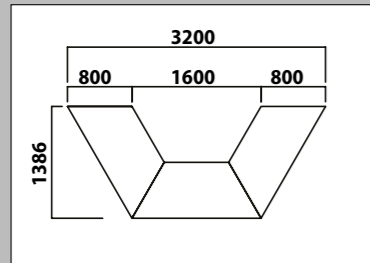

UCT168
Cluster dimensions