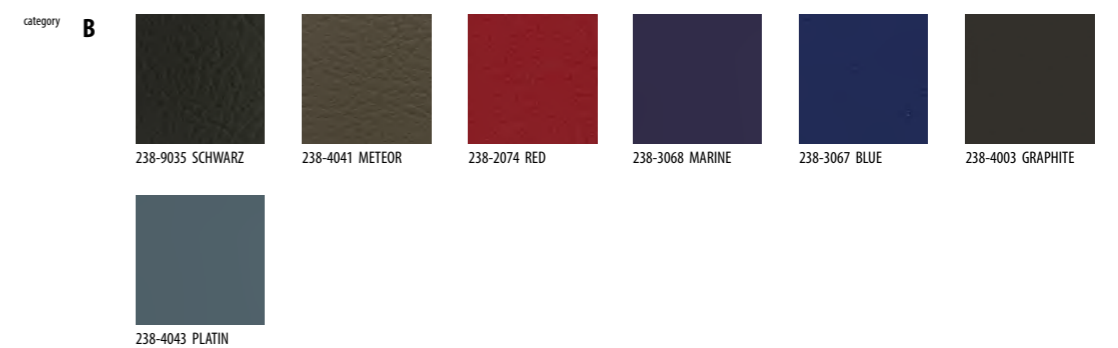

VALENCIA C5 (Vinyl)

Composition:
100% PVC
Weight: 650 g/m²
Abrasion resistance:
Martindale 300 000 cycles
Flammability:
(GB) CRIB 5, (D) B1, (F) M1 EN 1021/1-2