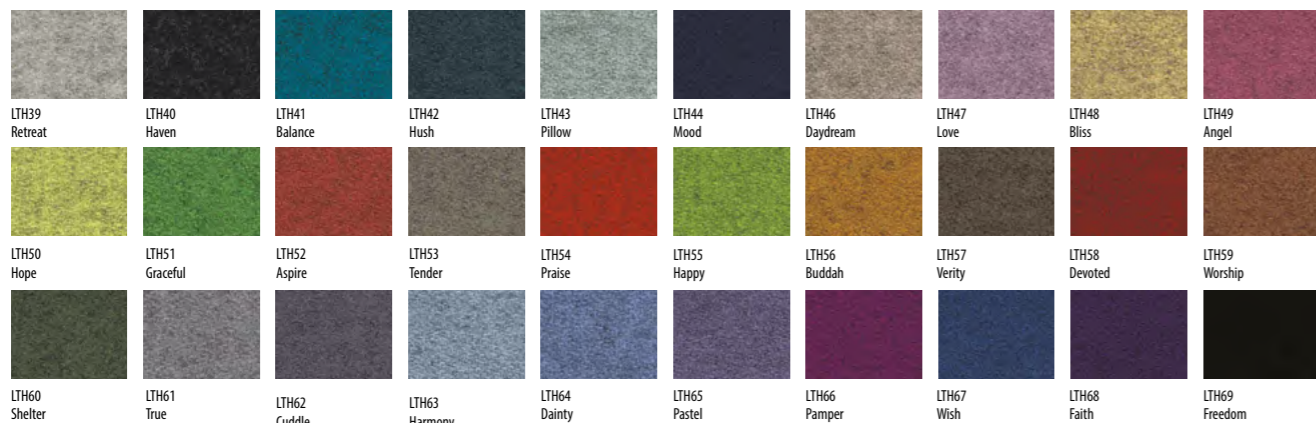

Price Band C - Blazer Lite

Blazer Lite Fabric Information: Composition - 100% Virgin Wool Non metallic dyestuffs. Flammability - BS 476 Part 7 Class 1 (Adhered) BS 476 Part 6 Class 0 (Adhered) BS 7176 : 2007 Low Hazard