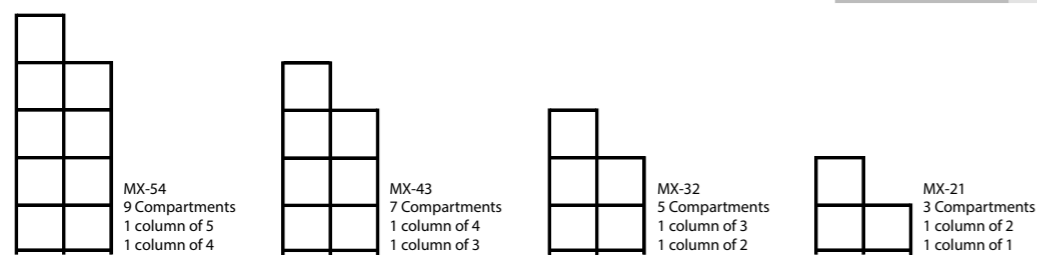

Description	Code	W x D x H	Grid Compartments	Grid Columns	Price
Stepped Double Column Grid Storage Frame	MX-54	820 x 420 x 2036	9	5 and 4	£858
	MX-43	820 x 420 x 1636	7	4 and 3	£700
	MX-32	820 x 420 x 1236	5	3 and 2	£568
	MX-21	820 x 420 x 836	3	2 and 1	£437