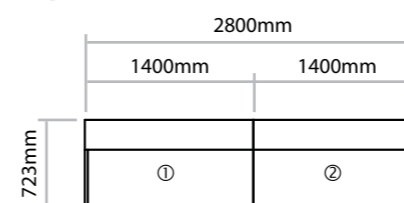

Brochure Page 15

ID	Qty	Hand	Code	Price
1	1	RH	AMHU1B147-R-HP	£1131
2	1	LH	AFHU1B147-L-HP	£1147
Total				£2278