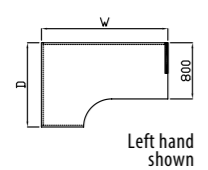

Base unit supplied with 1 cut back leg and 1 full panel leg

W x D x H	Hand	Code	Price	Code	Code	Code	Code	Price
1600 x 1200 x 725	L or R	1015	£775	2015	3015	5015		£808
1800 x 1200 x 725	L or R	1016	£861	2016	3016	5016		£891