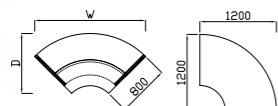

90° 1200mm Radius base unit supplied with 2 cut back legs

Code	Hand	W x D x H	Price £
1045	-	1697 x 917 x 725	£937

Codes for board finishes:
Walnut (N), Canadian Maple (CM), Japanese Ash (J), Beech (B), Light Oak (LO), Silver (S), Grey (G), White (W), Santiago Cherry (SC), Stone Oak (SO), Black (BL), Anthracite (AN), Verade Oak (VO), Slate (ST), Nebraska Oak (NO), Natural (NA), Nordic (ND), Rustic (R)

Additional modesty Panel finishes only:
Silver (S), Mirror (M), Orange (OR), Green (GR)