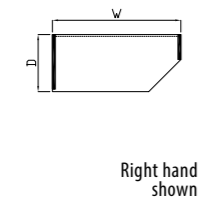

Base unit supplied with 1 350mm cut back leg and 1 full panel leg

W x D x H	Hand	Code	Price	Code	Code	Code	Code	Price
800 x 800 x 725	L or R	1074	£539	2074	3074	5074		£568
1000 x 800 x 725	L or R	1075	£560	2075	3075	5075		£587
1200 x 800 x 725	L or R	1076	£581	2076	3076	5076		£608
1400 x 800 x 725	L or R	1077	£601	2077	3077	5077		£629
1600 x 800 x 725	L or R	1078	£622	2078	3078	5078		£649
1800 x 800 x 725	L or R	1079	£643	2079	3079	5079		£669