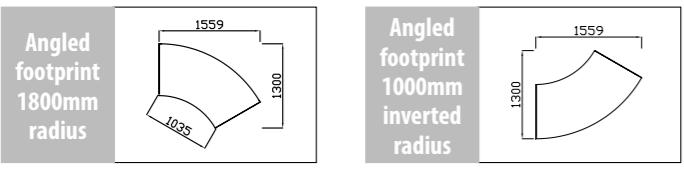

60° Base Units 800mm Deep

Base unit only
Base unit machined to accommodate top unit
Base unit machined to accommodate MFC or glass shelf
Base unit machined to accommodate executive glass shelf