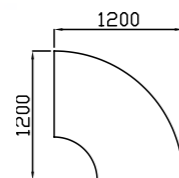

90° Radius Table
800mm ends

Circular Table

Code	W x D x H	Stacking	Tilting	Price £	
				Folding	
UCB178	1697 x 917 x 725	£410	£500	-