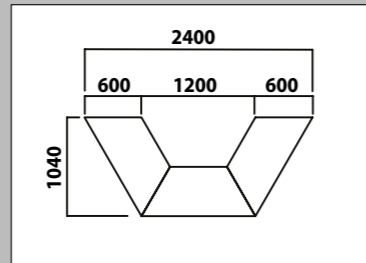

UCT126
Cluster dimensions