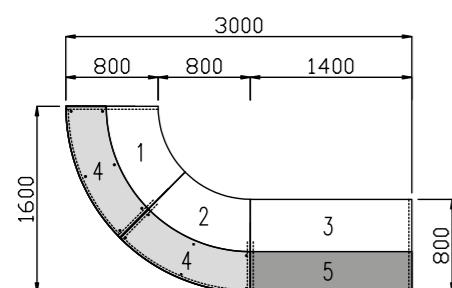

ID	Qty	Code	Hand	Description	Price
1	1	2090	LH	base unit	£908
2	1	2091	-	base unit	£908
3	1	2004	RH	base unit	£545
4	2	1852-C	-	low top unit with glass	£734
5	1	1104	-	top unit	£361
Total					£4190