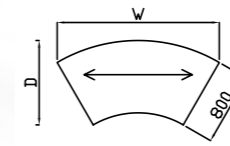

Code	Hand	W x D x H	Price £	
			S	C
QE18	-	1800 x 937 x 725	£538	£569