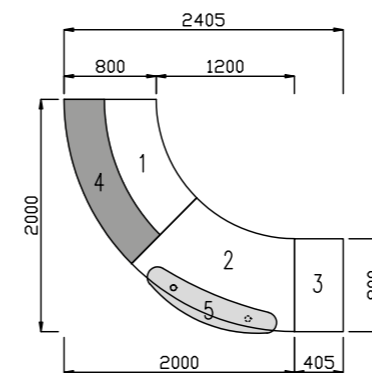

ID	Qty	Code	Hand	Description	Price
1	1	2057	LH	base unit	£924
2	1	3057	RH	base unit	£924
3	1	1213	-	pedestal base unit	£502
4	1	1146	-	top unit	£471
5	1	1305-C	-	clear shaped glass shelf	£509
Total					£3330