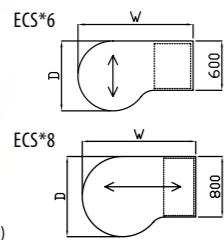

Miscellaneous Desking

Segment Workstation

Code	Hand	W x D x H	Price £	
			S	C
QSEG3	-	1000 x 600 x 725	£556	£590
QSEG38	-	1200 x 800 x 725	£624	£658

Conference Workstation

Code	Hand	W x D x H	Price £	
			S	C
ECS16 (cpu)	L or R	1400 x 860 x 725	£658	£658
ECS26	L or R	1400 x 860 x 725	£658	£658
ECS36	L or R	1400 x 860 x 725	£658	£658
ECS18 (cpu)	L or R	1500 x 1060 x 725	£742	£742
ECS28	L or R	1500 x 1060 x 725	£742	£742
ECS38	L or R	1500 x 1060 x 725	£742	£742

'Q' Handle right hand shown

Please specify handle option W, S, Q, X or M (e.g ECS36-Q)

Corner Workstation

Code	Hand	W x D x H	Price £	
			S	C
QCW8	-	1050 x 1050 x 725	£495	£526

Return Workstation

Code	Hand	W x D x H	Price £	
			S	C
QRU8	-	800 x 600 x 725	£295	£325
QRU10	-	1000 x 600 x 725	£321	£347