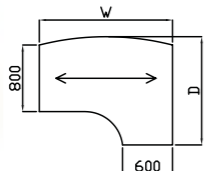

Right hand shown

Code	Hand	W x D x H	Price £
OSPW16BX	L or R	1600 x 1320 x 725	£681
OSPW18BX	L or R	1800 x 1320 x 725	£709

Codes for board finishes:
Walnut (N), Canadian Maple (CM), Japanese Ash (J), Beech (B), Light Oak (LO), Silver (S), Grey (G), White (W), Santiago Cherry (SC), Stone Oak (SO), Black (BL), Anthracite (AN), Verade Oak (VO), Slate (ST), Nebraska Oak (NO), Natural (NA), Nordic (ND), Rustic (R)

Codes for trim finishes:
White (W), Silver (S), Black (BL), Grey (G)