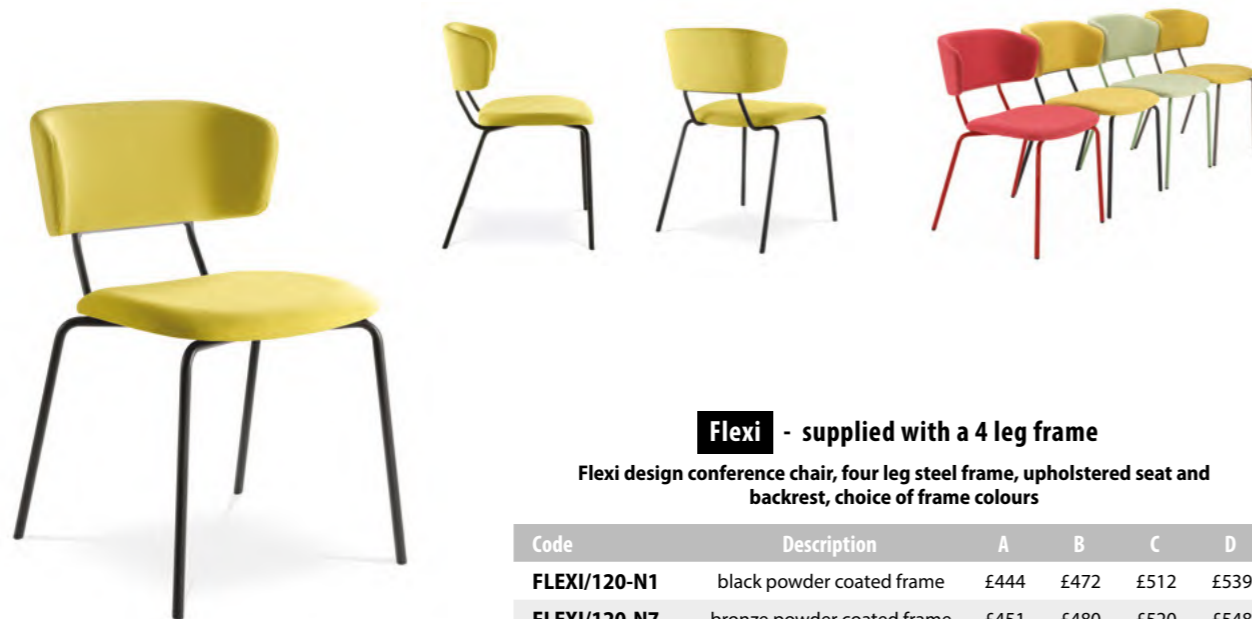

Flexi Fabric Options

Band - A	Band - B	Band - C	Band - D
FLORIDA	XTREME	SILVERTEX	BLAZER
ERA	STYLE	FAME	SYNERGY
	VALENCIA C5		X2
	URBAN		MAIN LINE PLUS
	ASPECT		MAIN LINE FLAX
	MILANO		CAPTURE
	CURA		CRISP
			HARMONY
			YOREDALE

Pin Fabric Options

Band - A	Band - B	Band - C	Band - D
DINO	XTREME	SILVERTEX	BLAZER
FLORIDA	STYLE	FAME	SYNERGY
ERA	VALENCIA C5		X2
	URBAN		MAIN LINE PLUS
	ASPECT		MAIN LINE FLAX
	MILANO		CAPTURE
	CURA		CRISP
			HARMONY
			YOREDALE

Flexi - Conference

FLEXI/120-N1 shown

Frame colours:
BLUE, RED
GREEN, YELLOW

Flexi - supplied with a 4 leg frame

Flexi design conference chair, four leg steel frame, upholstered seat and backrest, choice of frame colours

Code	Description	A	B	C	D
FLEXI/120-N1	black powder coated frame	£444	£472	£512	£539
FLEXI/120-N7	bronze powder coated frame	£451	£480	£520	£548
FLEXI/120-NC-*	coloured powder coated frame	£476	£504	£545	£571
FLEXI/120 info -	Width x Depth x Height - 510 x 560 x 780mm	Seat Height - 430mm	Weight - 8kg