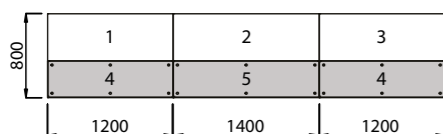

Image below on the right