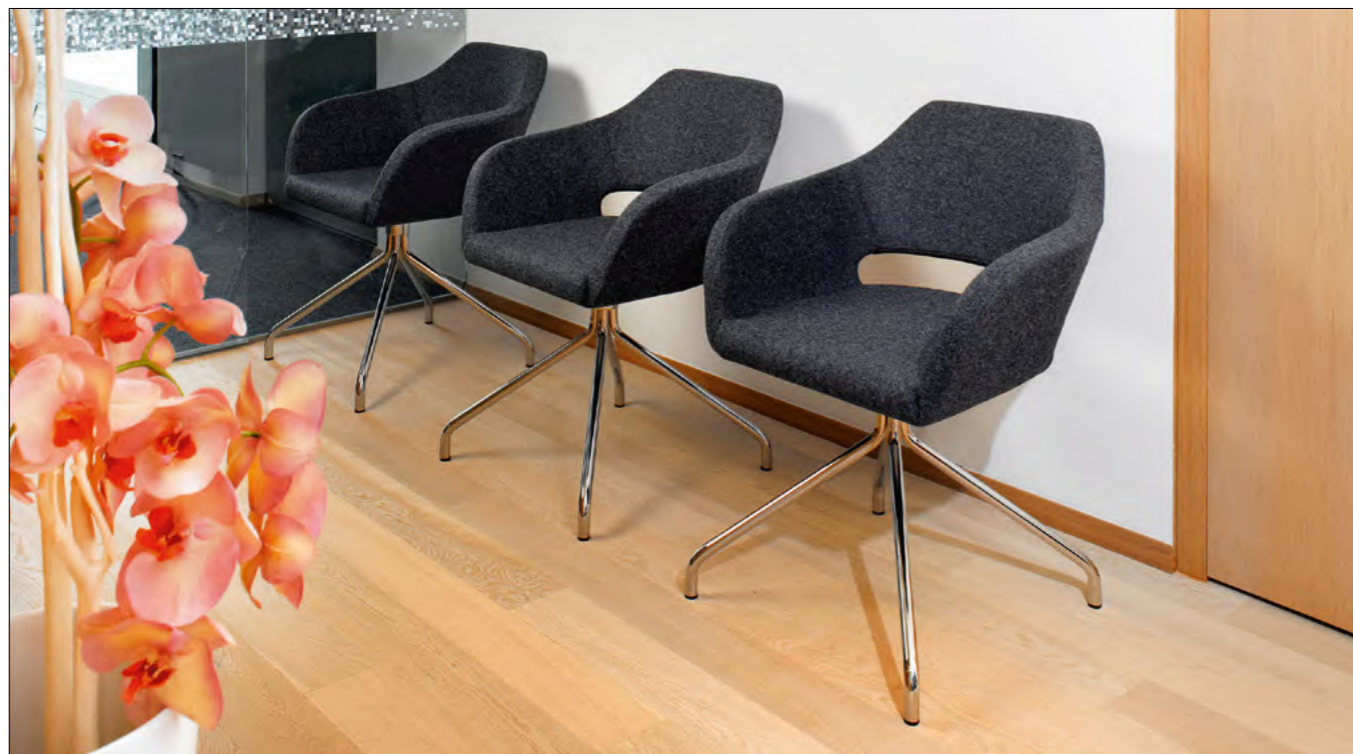

Band - A	Band - B	Band - C	Band - D	Band - E	Band - F
DINO	XTREME	SILVERTEX	BLAZER	COMFORT+	LEATHER
FLORIDA	STYLE	FAME	SYNERGY	NETTLE AZTEC	
ERA	VALENCIA C5		X2		
	URBAN		MAIN LINE PLUS		
	ASPECT		MAIN LINE FLAX		
	MILANO		CAPTURE		
	CURA		CRISP		
			HARMONY		
			YOREDALE		

Polo+ - Soft & Relax

Polo+ - supplied with a 4 leg frame

fully-upholstered armchair, one piece shell made of high quality cold foam reinforced with a steel frame, chrome-plated four-leg steel frame

Code	A	B	C	D	E	F
POLO+-K-N4	£736	£776	£829	£877	£1036	£1089

POLO+-K info - Width x Depth x Height - 600 x 600 x 780mm   Seat Height - 440mm   Weight - 10kg

Polo+ - supplied with a 4 leg wooden legs

fully-upholstered armchair, one piece shell made of high quality cold foam reinforced with a steel frame, legs made of oak

Code	A	B	C	D	E	F
POLO+-D	£841	£884	£931	£976	£1136	£1194

Sunrise - supplied with a 4 leg wooden legs

conference chair, without armrests, 4 legs made of oak, fully upholstered

Code	A	B	C	D	E	F
152-D	£477	£514	£550	£592	£753	£810