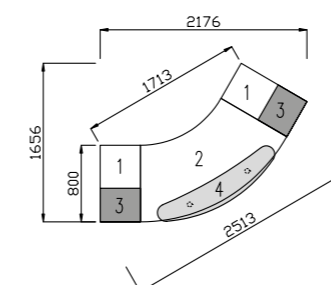

ID	Qty	Code	Hand	Description	Price
1	2	2213	-	pedestal base unit	£559
2	1	3069	-	base unit	£1110
3	2	1214-465	-	top unit	£259
4	1	1306-C	-	clear shaped glass shelf	£556
Total					£3302