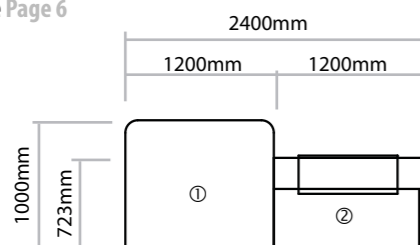

Brochure Page 6

ID	Qty	Hand	Code	Price
1	1	RH	ADDA1B127-R	£607
2	1	LH	AFHU1B127-L-OH	£1297
Total				£1904