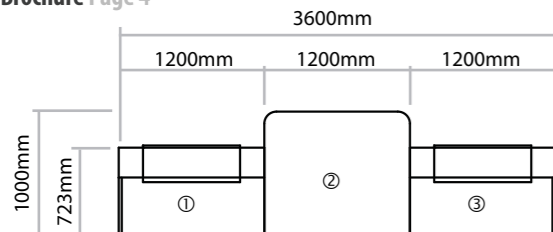

Brochure Page 4

ID	Qty	Hand	Code	Price
1	1	RH	AFHU1B127-R-OH	£1297
2	1		ADDA2B127	£607
3	1	LH	AFHU1B127-L-OH	£1297
Total				£3201