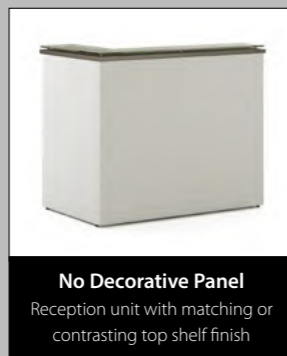

Single Decorative Panel (-SP)
Reception unit with single panel. Supplied with vertical wood grain

No Decorative Panel
Reception unit with matching or contrasting top shelf finish