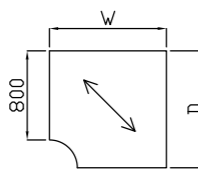

Right hand shown

Universal Workstation

Code	Hand	W x D x H	Price £
SUN14X	L or R	1400 x 1400 x 725	£521
SUN16X	L or R	1600 x 1600 x 725	£561
SUN18X	L or R	1800 x 1800 x 725	£614

Corner Workstation

Code	Hand	W x D x H	Price £
CW8X	-	1050 x 1050 x 725	£396