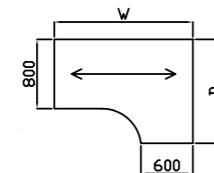

600mm Deep
Segment
Workstation

Right hand shown

Code	Hand	W x D x H	Price
HCL-SPW14X	L or R	1400 x 1200 x 665-965	£1077
HCL-SPW16X	L or R	1600 x 1200 x 665-965	£1080
HCL-SPW18X	L or R	1800 x 1200 x 665-965	£1091