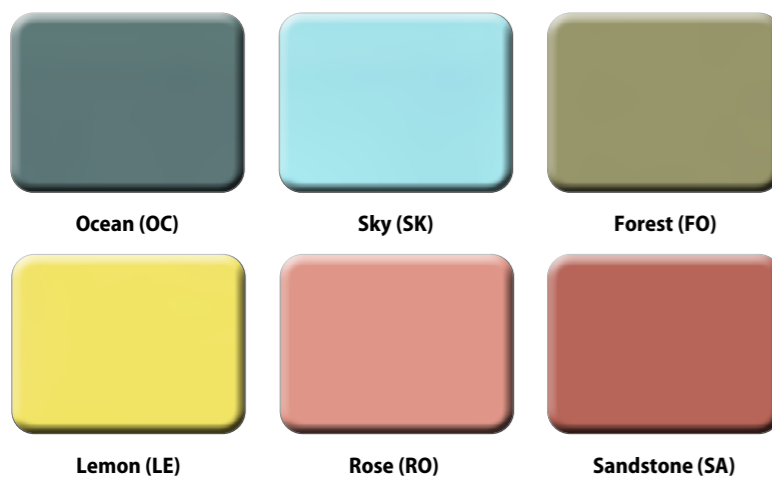

Colour Swatches 2022

Board finishes - 25mm & 18mm

Pastel Colours - 18mm Only (Storage Doors & Fascias, Matrix Accessories)

Trim finish

Contrasting Edging - Contact our Specials Department

Please note: Due to printing limitations we recommend that you request a wood sample card before ordering