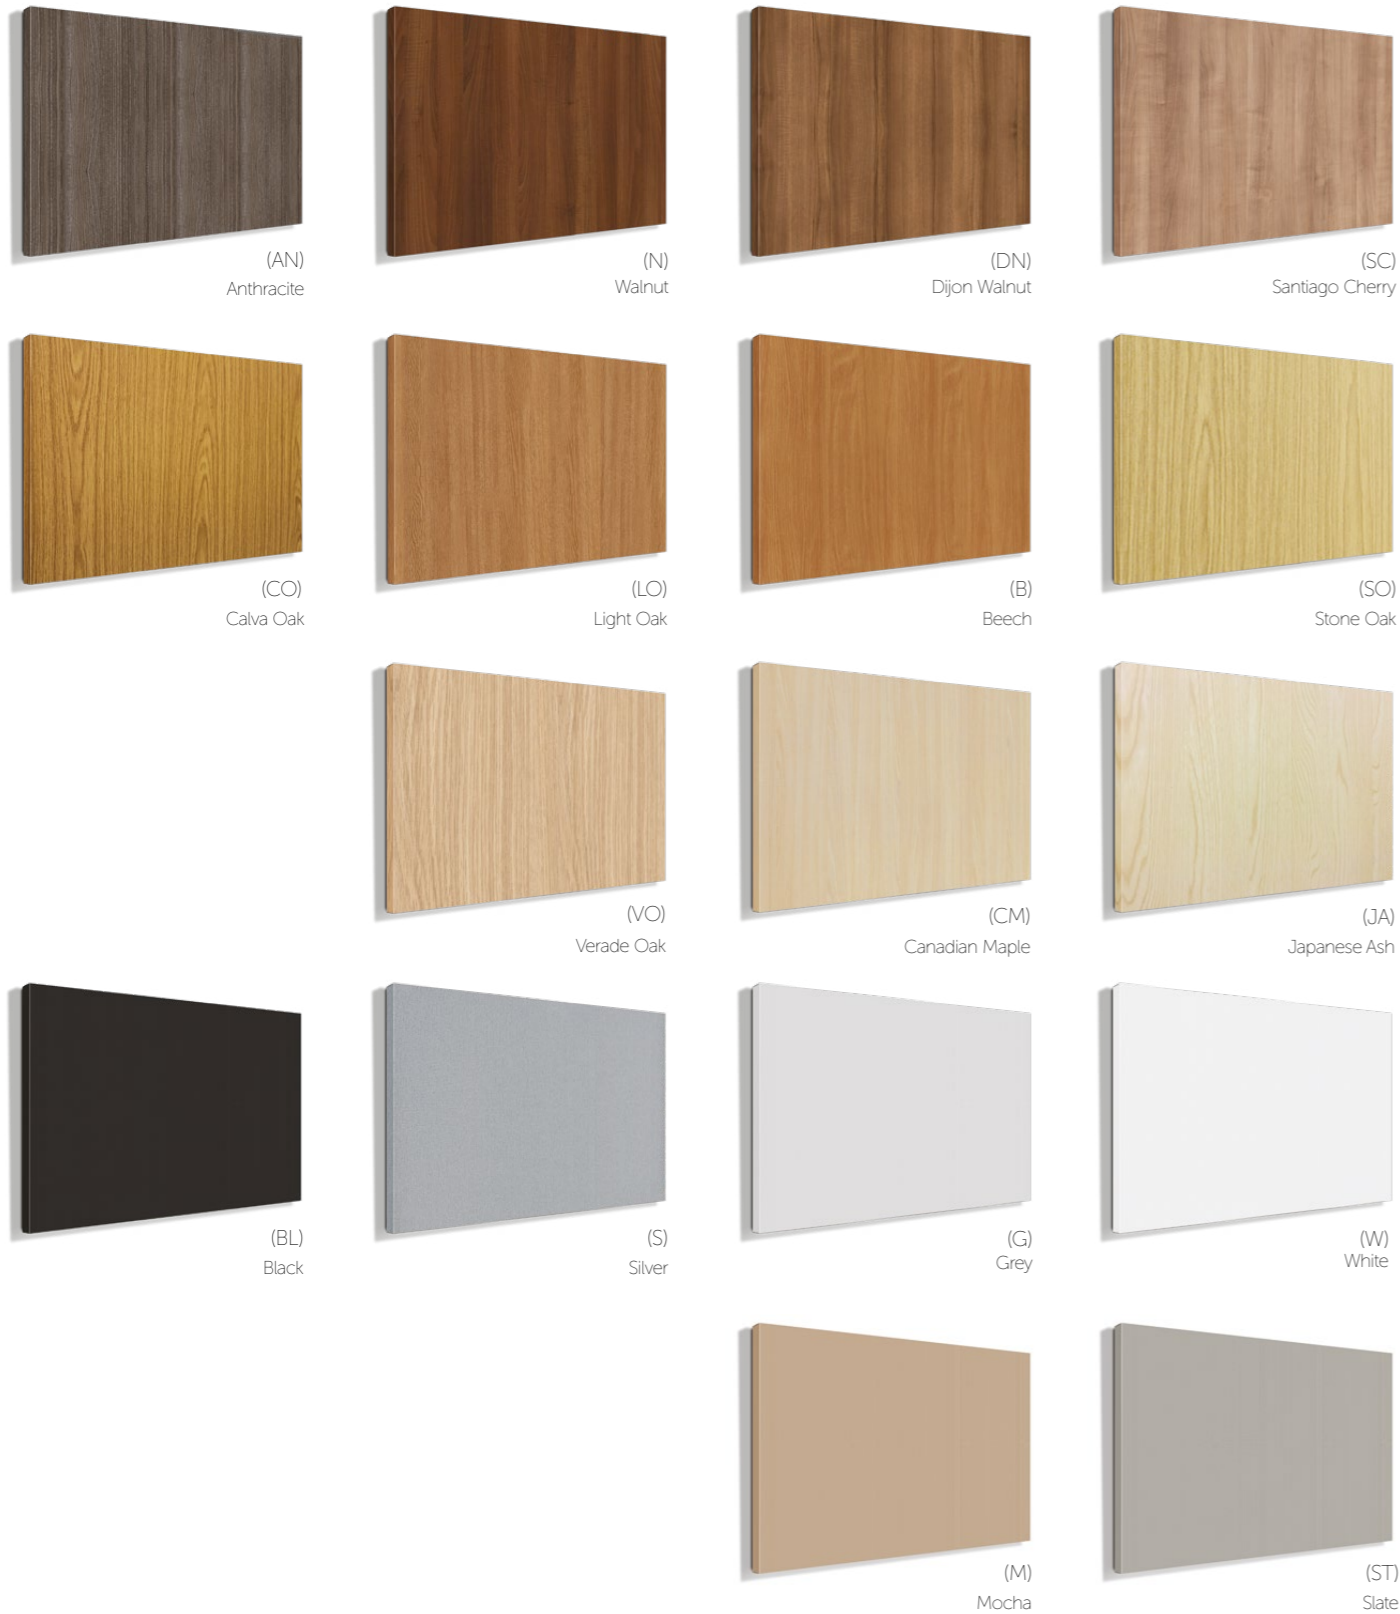

Curved units are ideal for a single person reception incorporating an office wall for privacy.

FINISHES

BOARD FINISHES

All products are manufactured using 18 & 25mm thick Melamine Faced Chipboard (MFC) sourced from across the world for optimum quality. An impressive Selection of 17 board finishes and 21 backboard finishes are available.

Colours storage is available with a choice of 17 board finishes for fascias and doors.

All desking, storage & pedestal tops are finished with 2mm PVC heavy duty edging tape.

RECEPTIV MODESTY PANEL FINISHES