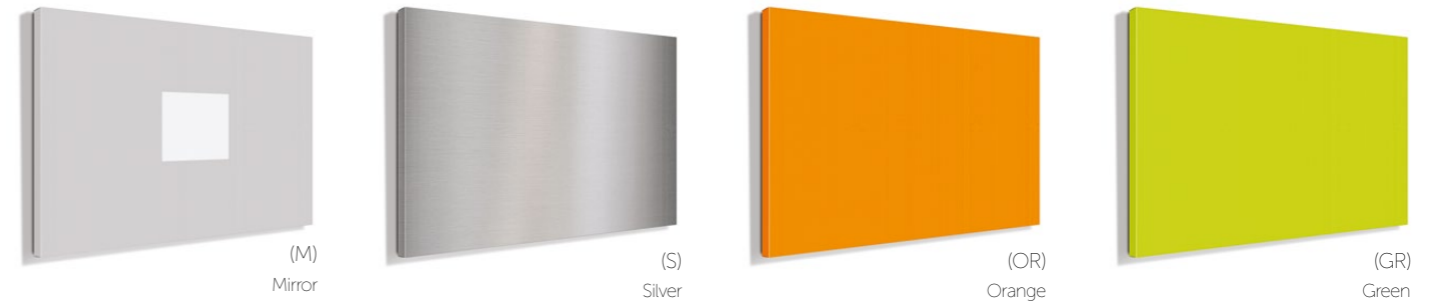

RECEPTIV MODESTY PANEL FINISHES

Receptiv modesty panels are manufactured from 3mm hardboard and available in 21 board finishes. (17 standard board finishes as well as the 4 shown below)