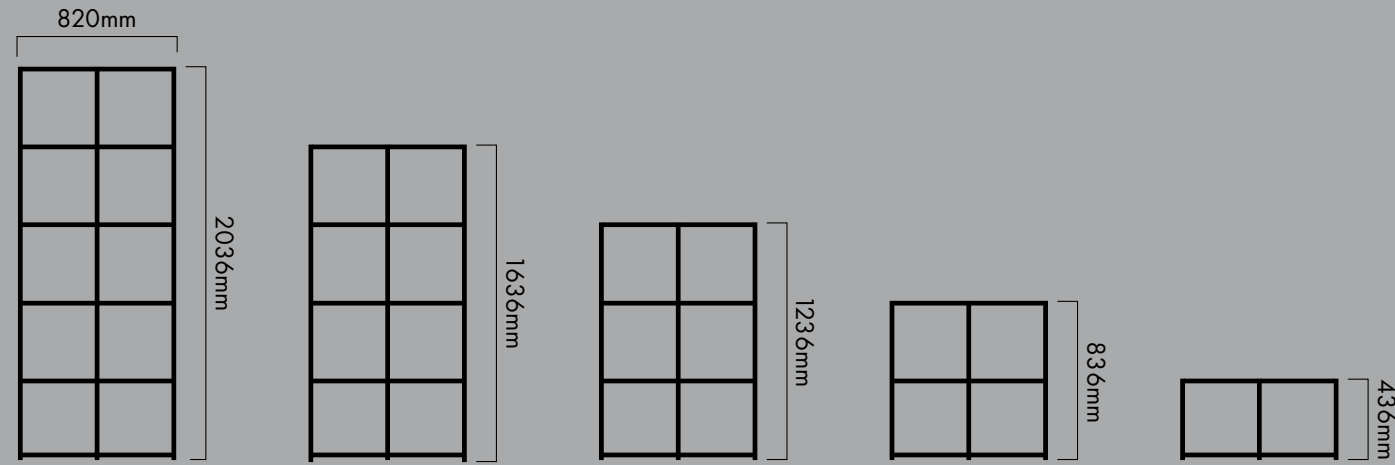

The combinations are endless!

Use Matrix to create room divisions and separate areas, offering a little more privacy.

Matrix tables fit together in multiple arrangements and configurations to suit your space and purpose, whether that being individual hot desks or large meeting tables.

MATRIX

STORAGE UNIT OPTIONS

ACCESSORIES

MATRIX

TABLE & SEATING OPTIONS

BREAKOUT TABLES

BREAKOUT TABLES WITH MODESTY PANEL

POWER TOWERS

RECTANGULAR RECEPTION TABLES & SEATING

SQUARE RECEPTION TABLES & SEATING

Board Finishes

Frame Finishes

Matrix Storage and Tables are available as standard in a choice of 3 trim finishes. Black, White or Silver finish frames complement all our existing desk frame options.