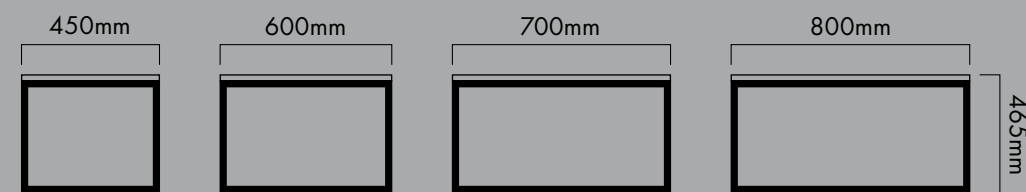

MATRIX

STORAGE UNIT OPTIONS

ACCESSORIES

MATRIX

TABLE & SEATING OPTIONS

BREAKOUT TABLES

BREAKOUT TABLES WITH MODESTY PANEL

POWER TOWERS

RECTANGULAR RECEPTION TABLES & SEATING

SQUARE RECEPTION TABLES & SEATING

Board Finishes

Frame Finishes

Matrix Storage and Tables are available as standard in a choice of 3 trim finishes. Black, White or Silver finish frames complement all our existing desk frame options.