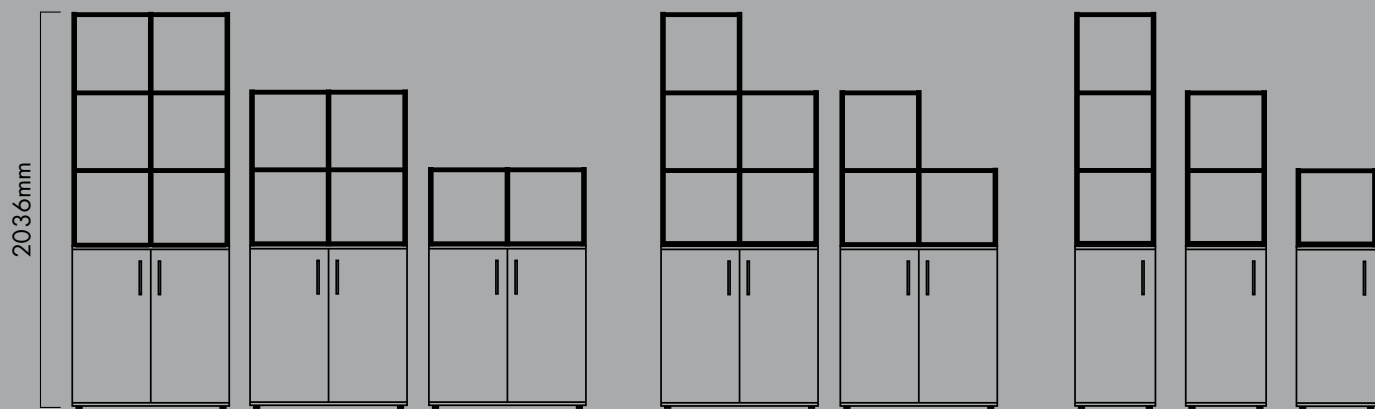

The combinations are endless!

Use Matrix to create room divisions and separate areas, offering a little more privacy.

Matrix tables fit together in multiple arrangements and configurations to suit your space and purpose, whether that being individual hot desks or large meeting tables.

MATRIX

STORAGE UNIT OPTIONS

ACCESSORIES

MATRIX

TABLE & SEATING OPTIONS

BREAKOUT TABLES

BREAKOUT TABLES WITH MODESTY PANEL

POWER TOWERS

RECTANGULAR RECEPTION TABLES & SEATING

SQUARE RECEPTION TABLES & SEATING

Board Finishes

Frame Finishes

Matrix Storage and Tables are available as standard in a choice of 3 trim finishes. Black, White or Silver finish frames complement all our existing desk frame options.