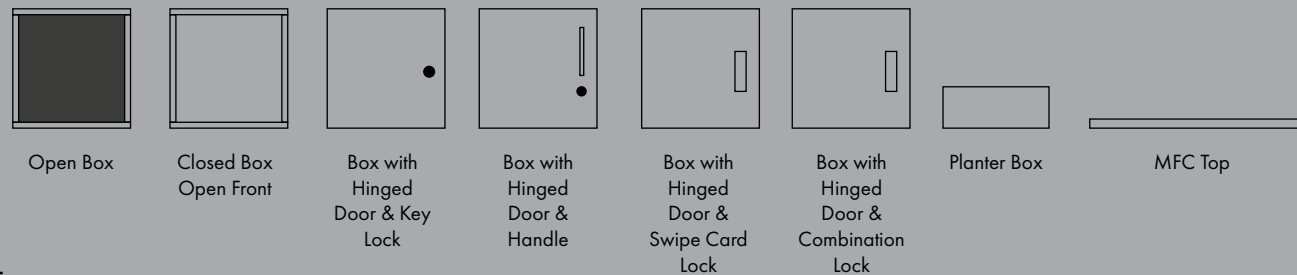

MATRIX
STORAGE SYSTEM

MATRIX

STORAGE SYSTEM

Matrix, a system to create divided spaces whilst maintaining an open plan feel.

More than just storage...

This flexible range can act as a room divider or just a simple storage solution with a range of accessories to customise or incorporate biophilic design into an area without compromising on functionality.

The combinations are endless!

Use Matrix to create room divisions and separate areas, offering a little more privacy.

Matrix tables fit together in multiple arrangements and configurations to suit your space and purpose, whether that being individual hot desks or large meeting tables.

MATRIX

STORAGE UNIT OPTIONS

ACCESSORIES

MATRIX

TABLE & SEATING OPTIONS

BREAKOUT TABLES

BREAKOUT TABLES WITH MODESTY PANEL

POWER TOWERS

RECTANGULAR RECEPTION TABLES & SEATING

SQUARE RECEPTION TABLES & SEATING

Board Finishes

Frame Finishes

Matrix Storage and Tables are available as standard in a choice of 3 trim finishes. Black, White or Silver finish frames complement all our existing desk frame options.