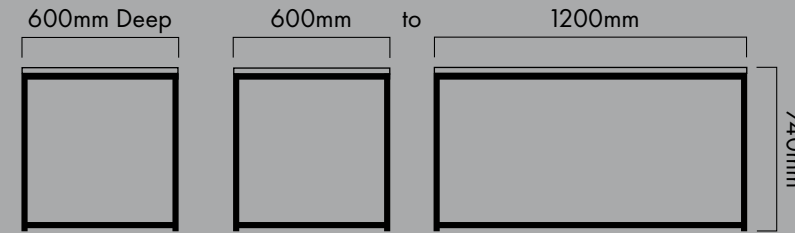

The combinations are endless!

Use Matrix to create room divisions and separate areas, offering a little more privacy.

Matrix tables fit together in multiple arrangements and configurations to suit your space and purpose, whether that being individual hot desks or large meeting tables.

MATRIX

STORAGE UNIT OPTIONS

ACCESSORIES

MATRIX

TABLE & SEATING OPTIONS

BREAKOUT TABLES

BREAKOUT TABLES WITH MODESTY PANEL

POWER TOWERS

RECTANGULAR RECEPTION TABLES & SEATING

SQUARE RECEPTION TABLES & SEATING

Board Finishes

Frame Finishes

Matrix Storage and Tables are available as standard in a choice of 3 trim finishes. Black, White or Silver finish frames complement all our existing desk frame options.