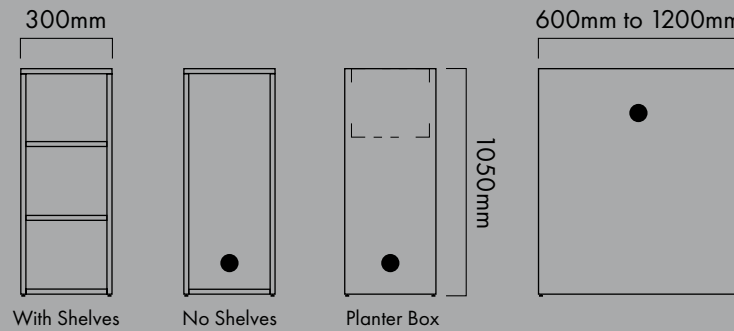

The combinations are endless!

Use Matrix to create room divisions and separate areas, offering a little more privacy.

Matrix tables fit together in multiple arrangements and configurations to suit your space and purpose, whether that being individual hot desks or large meeting tables.

MATRIX

STORAGE UNIT OPTIONS

ACCESSORIES

MATRIX

TABLE & SEATING OPTIONS

BREAKOUT TABLES

BREAKOUT TABLES WITH MODESTY PANEL

POWER TOWERS

RECTANGULAR RECEPTION TABLES & SEATING

SQUARE RECEPTION TABLES & SEATING

Board Finishes

Frame Finishes

Matrix Storage and Tables are available as standard in a choice of 3 trim finishes. Black, White or Silver finish frames complement all our existing desk frame options.