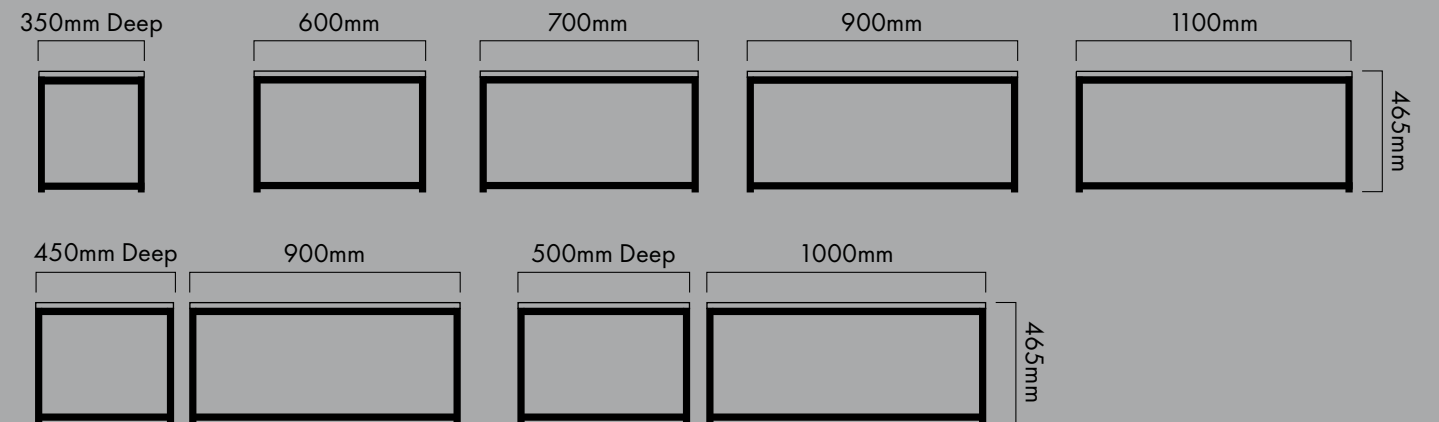

The combinations are endless!

Use Matrix to create room divisions and separate areas, offering a little more privacy.

Matrix tables fit together in multiple arrangements and configurations to suit your space and purpose, whether that being individual hot desks or large meeting tables.

MATRIX

STORAGE UNIT OPTIONS

ACCESSORIES

MATRIX

TABLE & SEATING OPTIONS

BREAKOUT TABLES

BREAKOUT TABLES WITH MODESTY PANEL

POWER TOWERS

RECTANGULAR RECEPTION TABLES & SEATING

SQUARE RECEPTION TABLES & SEATING

Board Finishes

Frame Finishes

Matrix Storage and Tables are available as standard in a choice of 3 trim finishes. Black, White or Silver finish frames complement all our existing desk frame options.