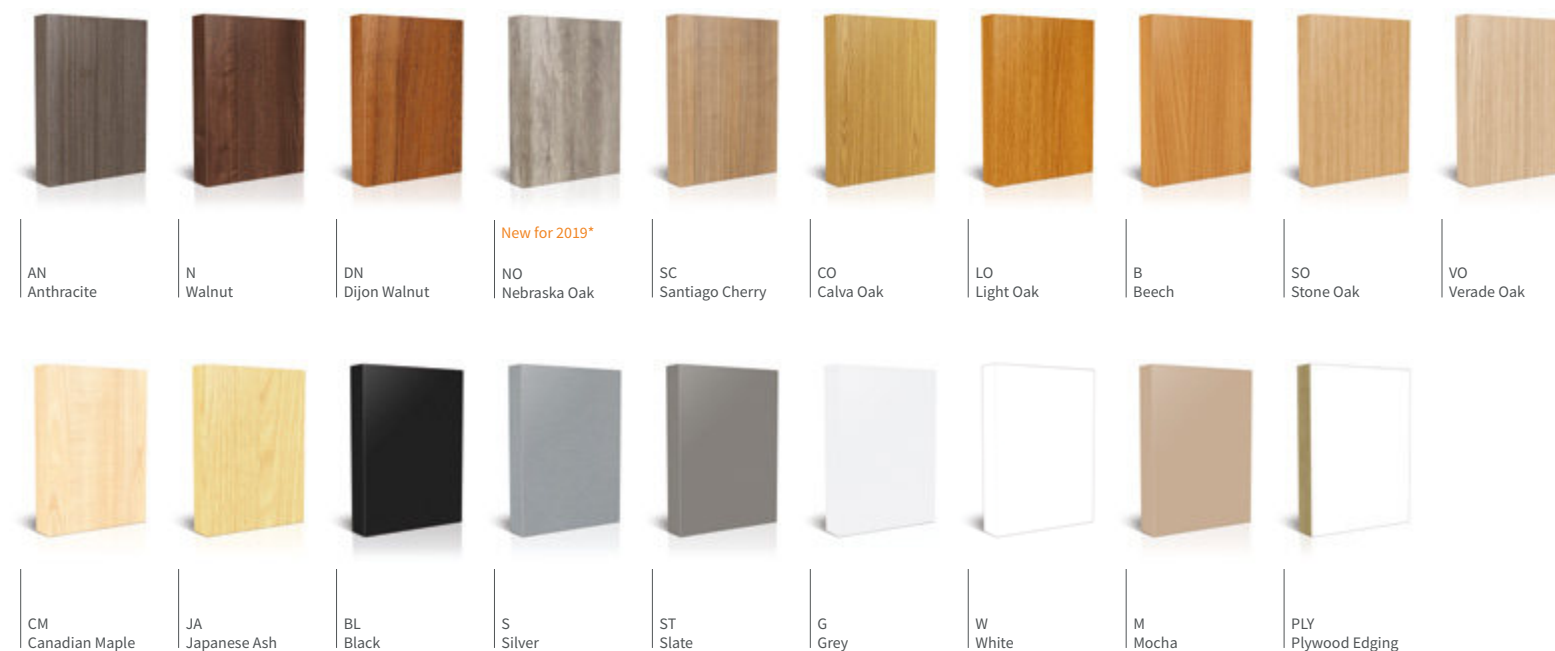

Evolve High Stool

Evolve Leg RAL Colours

Board Finishes

imperial

Office furniture

Imperial Office Furniture Limited

Bankfield Business Park
Quebec Street
Bolton
BL3 5JN

Tel: 01204 364602