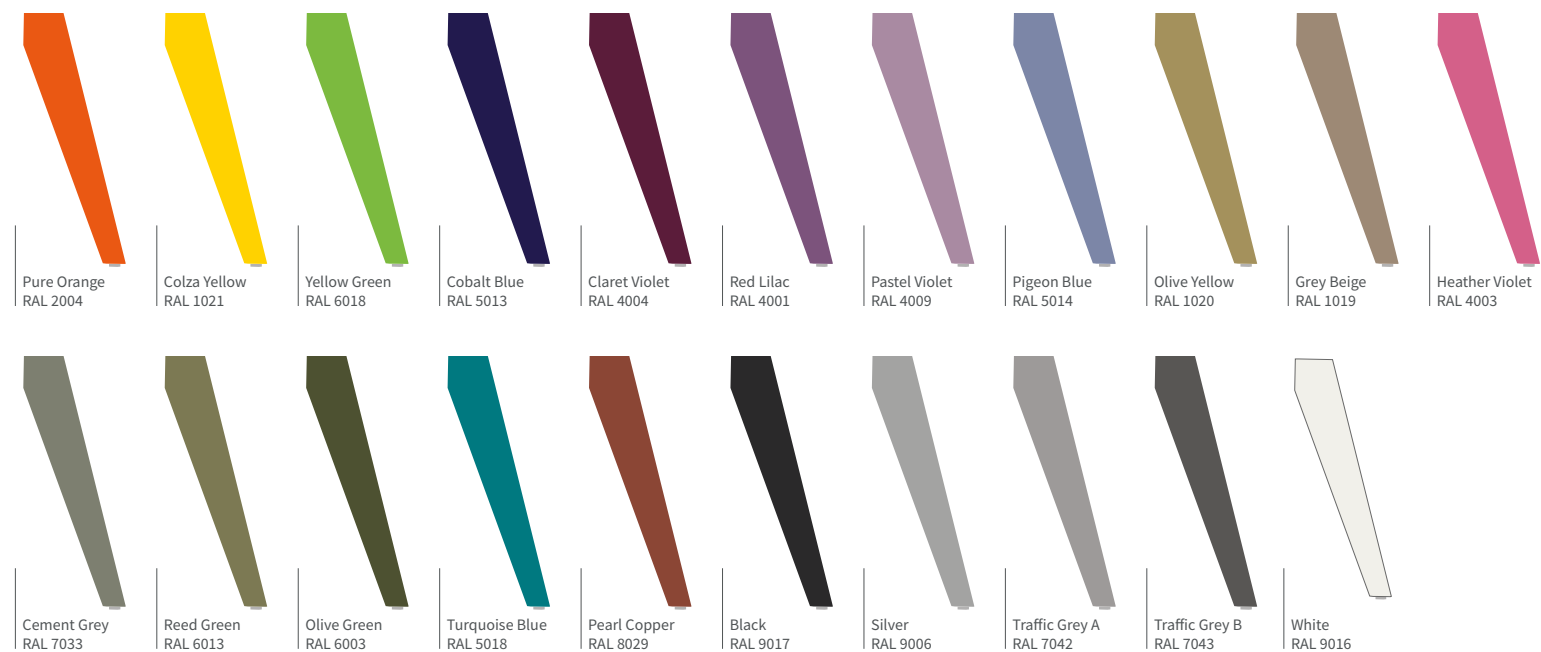

Evolve High Stool

Evolve Leg RAL Colours

Board Finishes

imperial

Office furniture

Imperial Office Furniture Limited

Bankfield Business Park
Quebec Street
Bolton
BL3 5JN

Tel: 01204 364602