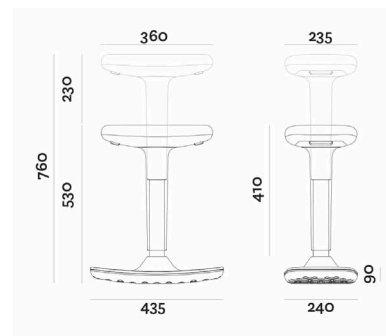

PERCH SIT-STAND

The latest addition to the Adato range is slightly out of the norm when it comes to office seating. The Perch provides a different option to the more traditional seating choices. Specially designed with Sit-Stand desking in mind, the Perch allows you the ability to increase the height of the stool from 530mm to a stable 760mm. With an easy-to-use gas height adjustment allowing you to choose the correct height that you prefer to work at in a matter of seconds.

Standard Features:

- Available in red, white or black, with the option of mixing different base and seat colours
- Upholstered seat pad is available in a large range of fabric or vinyl options
- 5 Year warranty
- Arrives complete in a sturdy, easy to post box which can be delivered straight to your client's door

Frame Finishes

A wide range of fabric, vinyl & leather finishes available