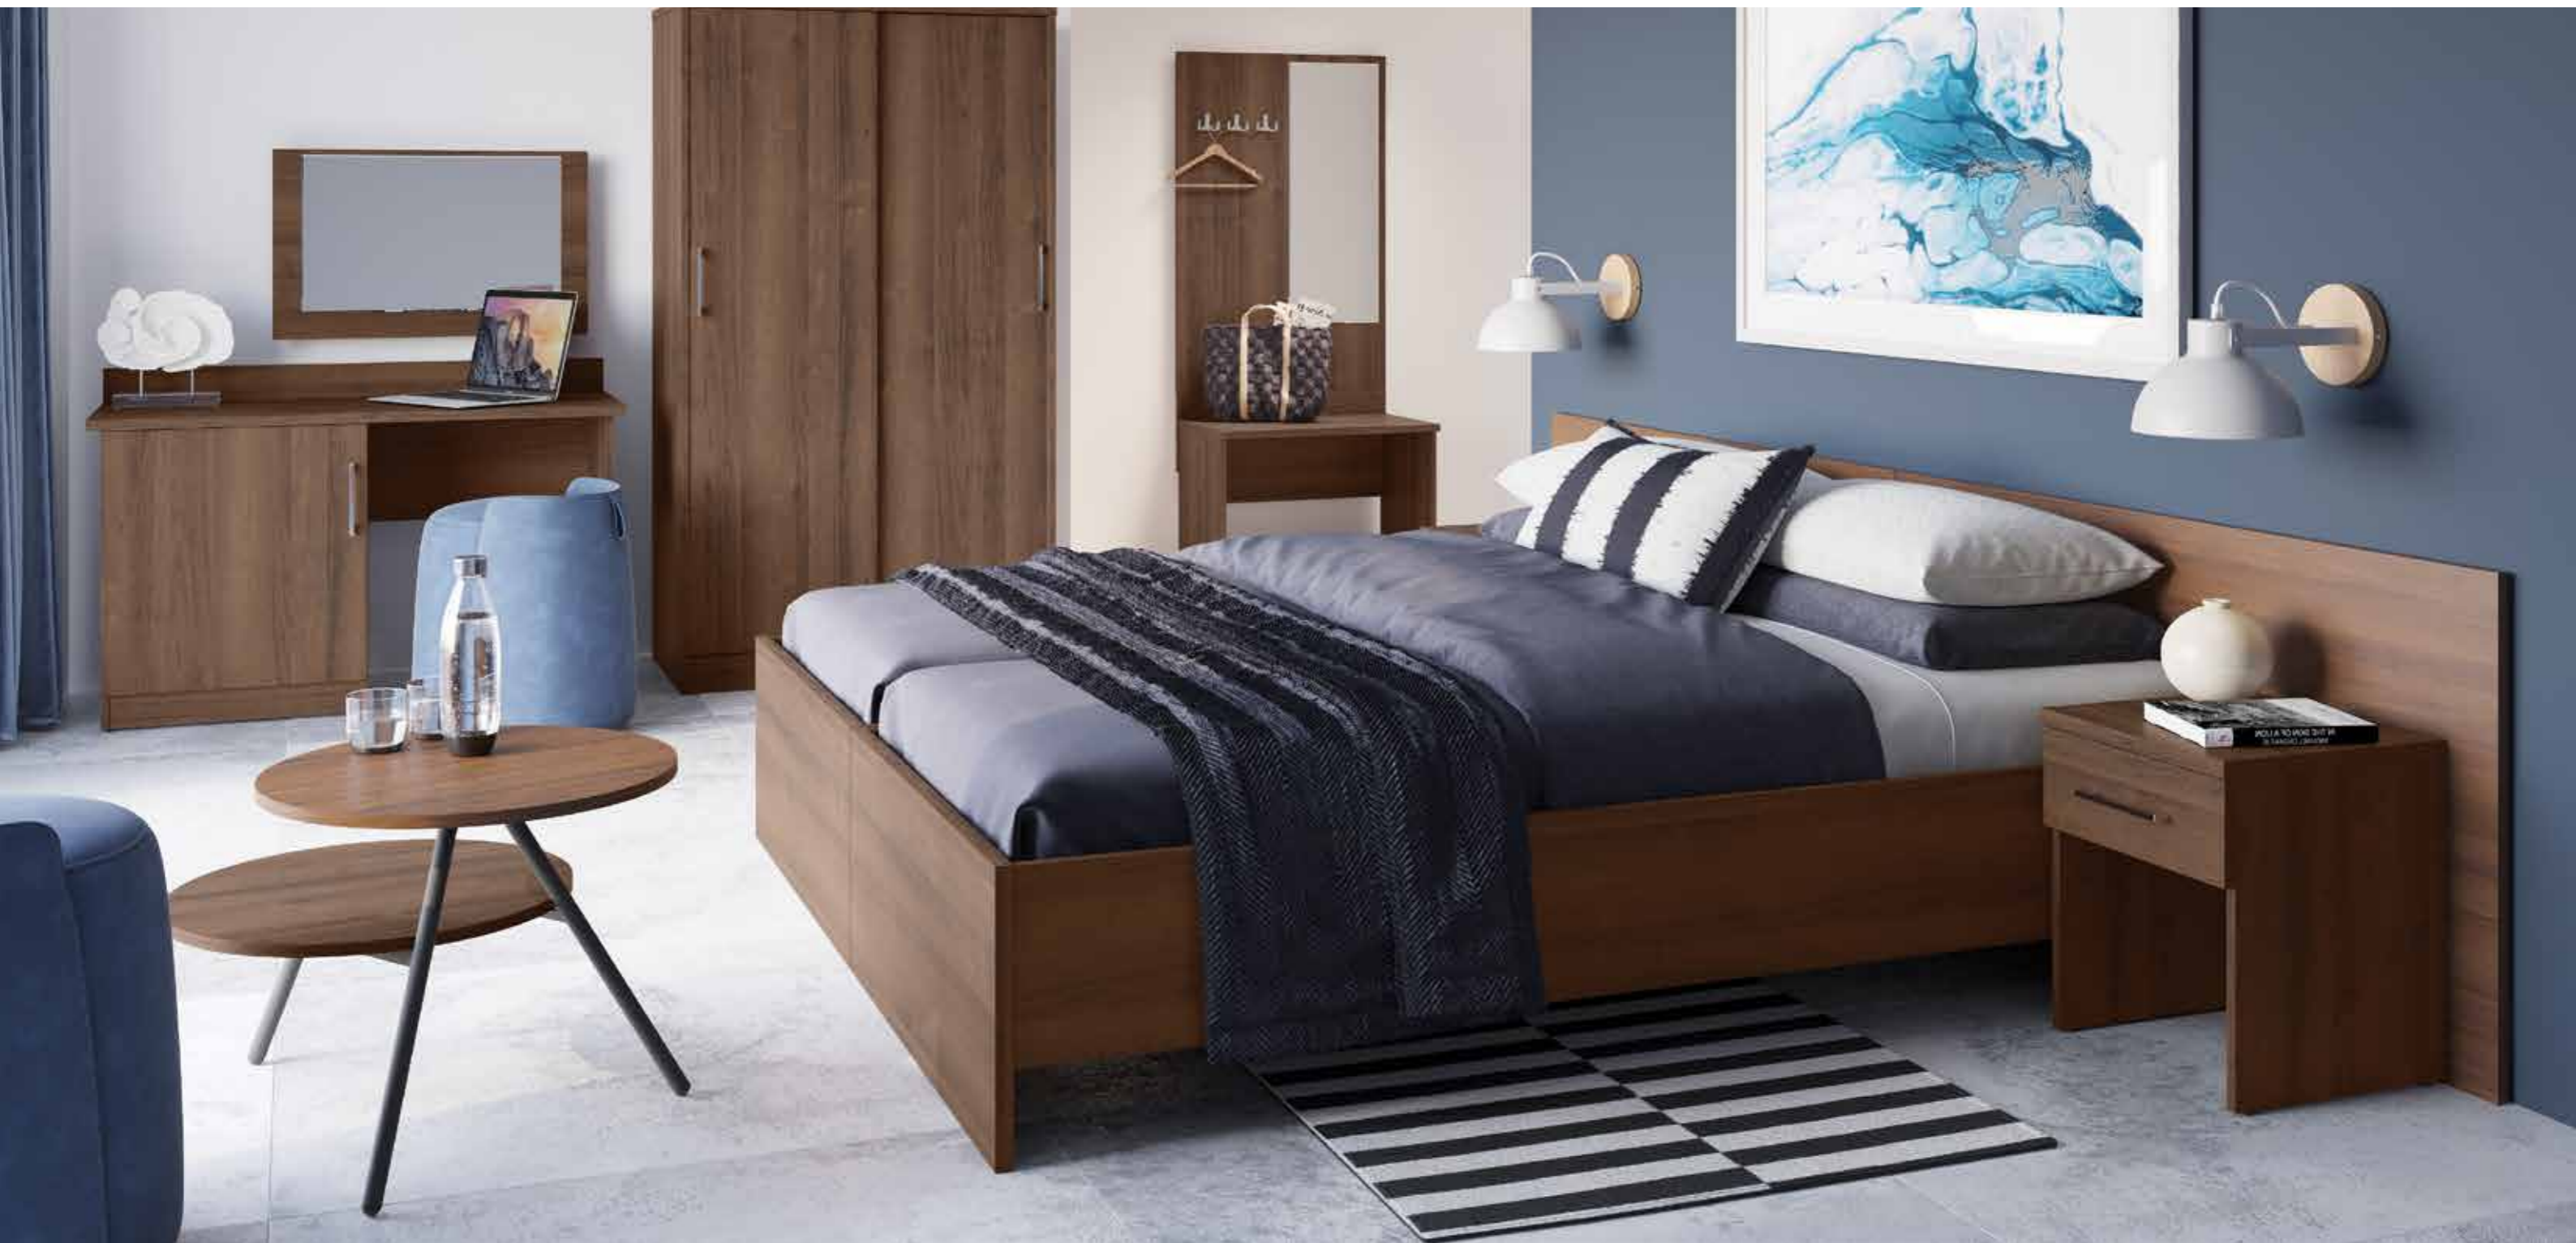

Large Wardrobe - Sliding Doors

HM-19

Finish Graphite+Oak, Oak+Graphite, Oak+White, White+Oak

Luna

Luna range

The Luna range is classic and simple – it will add a modern look to any room.

The Luna range has a sleek silver handles that give a contemporary look and feel to the interior. The headrest panel have been designed with convenient cubed bedside tables built in which will be useful to store away any items!