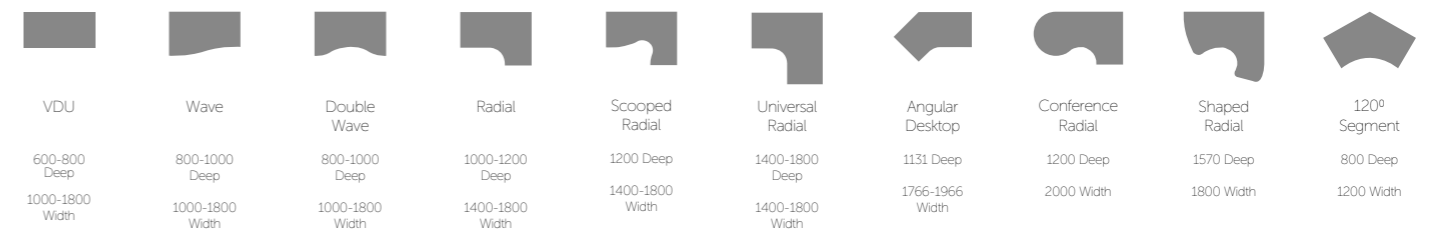

DESKTOP SHAPES