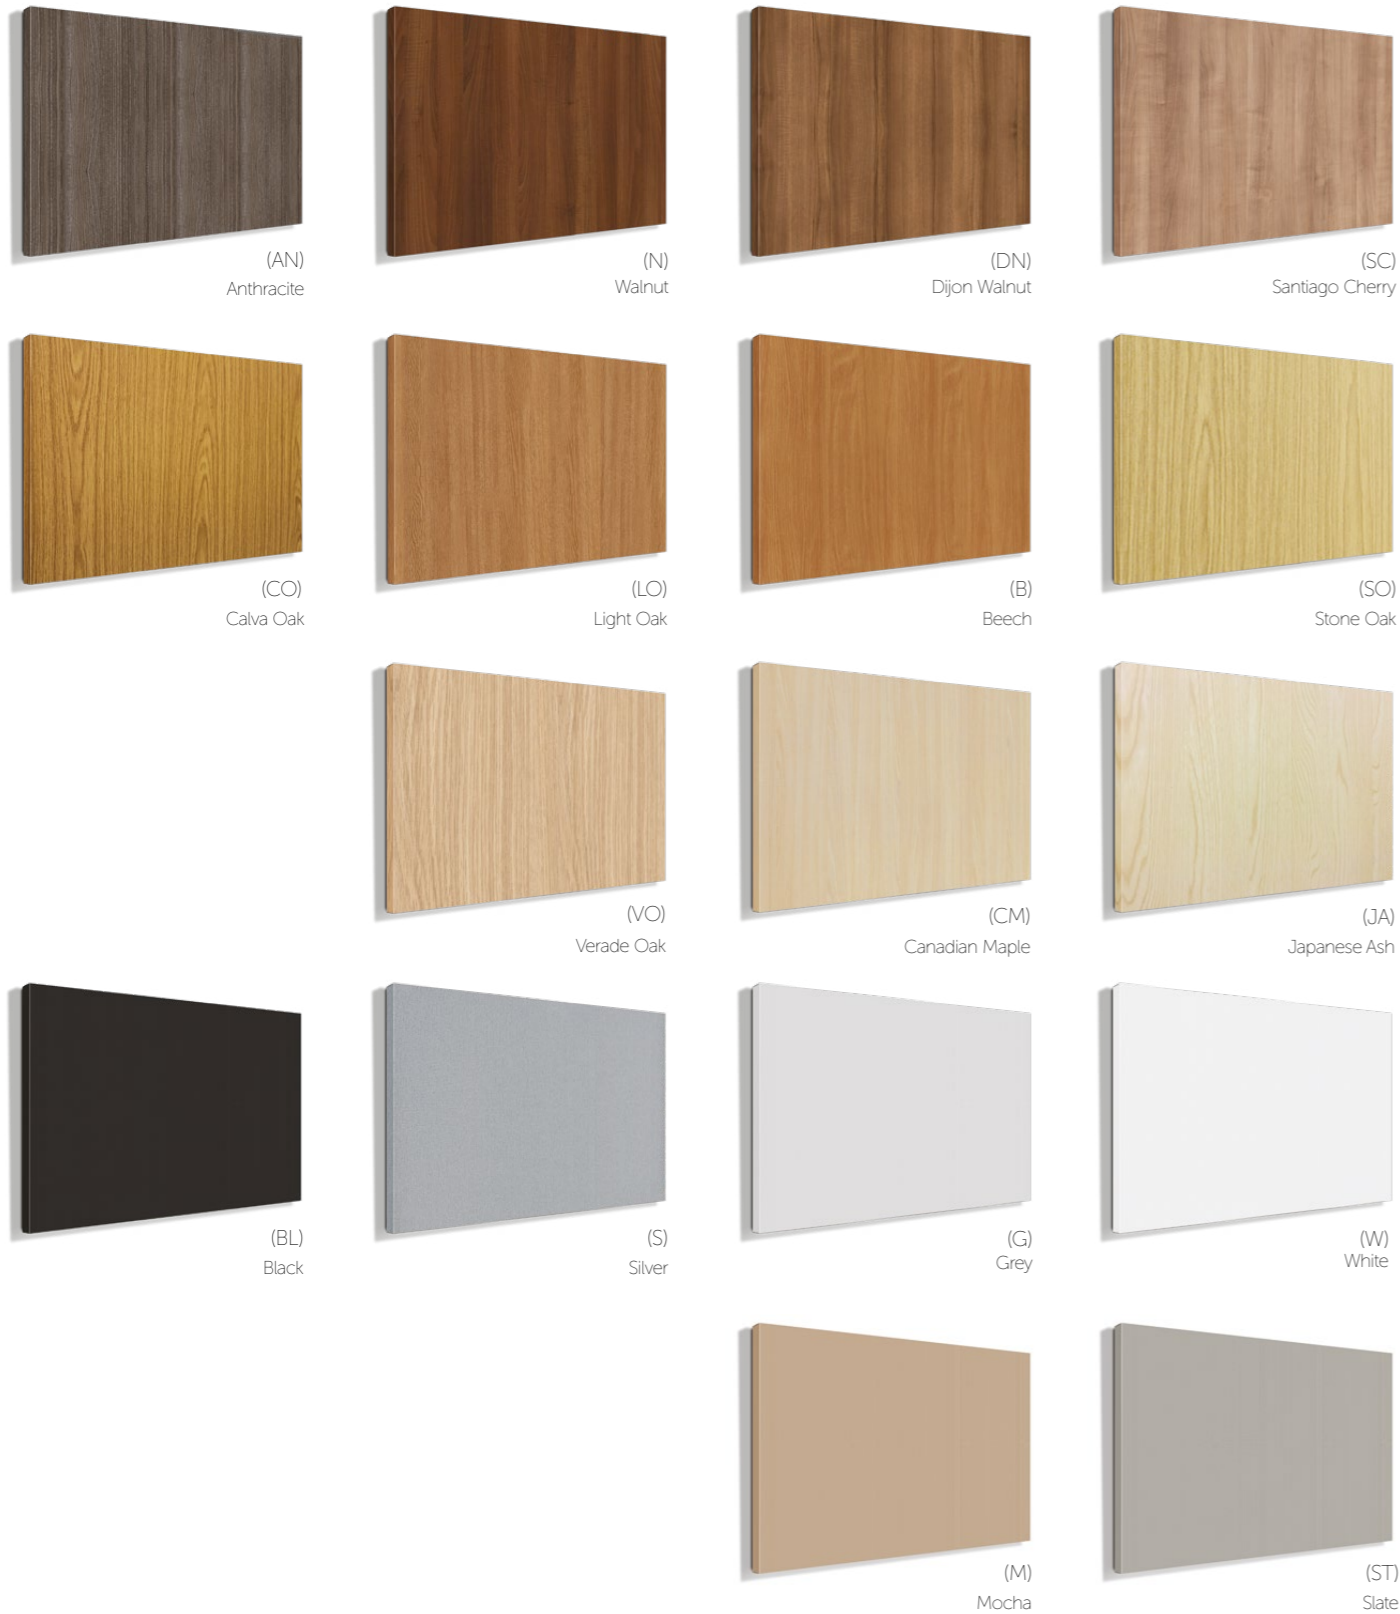

fixed pedestals

pull out tower

(choice of 2 or 3 drawers)

FINISHES

BOARD FINISHES

All products are manufactured using 18 & 25mm thick Melamine Faced Chipboard (MFC) sourced from across the world for optimum quality. An impressive Selection of 17 board finishes and 21 backboard finishes are available.

Colours storage is available with a choice of 17 board finishes for fascias and doors.

All desking, storage & pedestal tops are finished with 2mm PVC heavy duty edging tape.

For an accurate representation of all board finishes please request an Imperial Finishes Card.