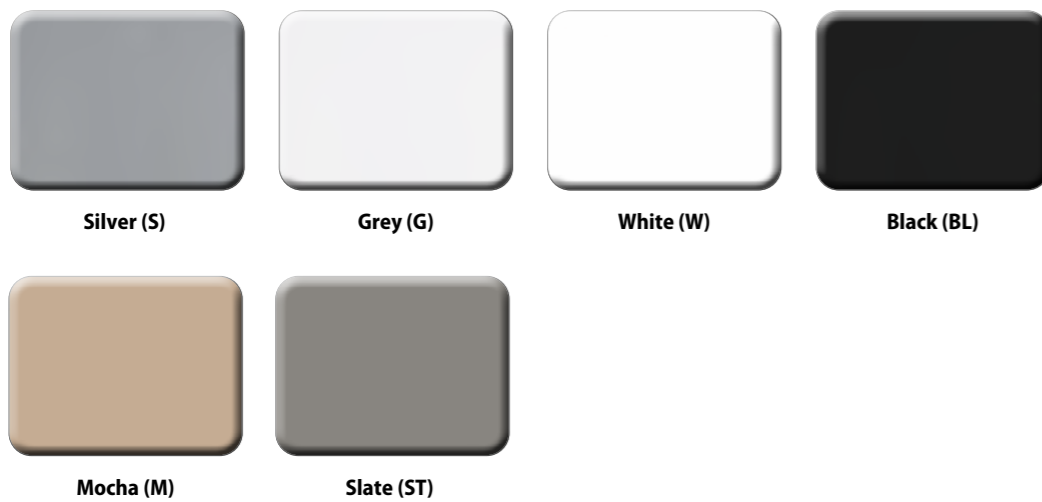

Board finish - Wood Grain

Board finish - Solid Colour

Please note: Due to printing limitations we recommend that you request a wood sample card before ordering

imperial

Office furniture

Imperial Office Furniture Limited