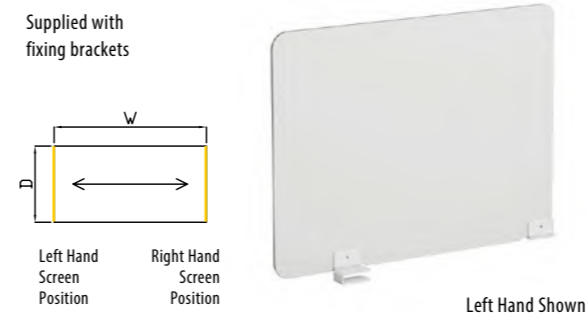

Universal 6mm PANEL Return Screens

Supplied with fixing brackets

Code	Hand	L x H x Thk	Price
DSRS0875-CB75	L or R	800 x 750 x 6 (600 deep desk)	£143
DSRS0975-CB75	L or R	900 x 750 x 6 (700 deep desk)	£146
DSRS1075-CB75	L or R	1000 x 750 x 6 (800 deep desk)	£149