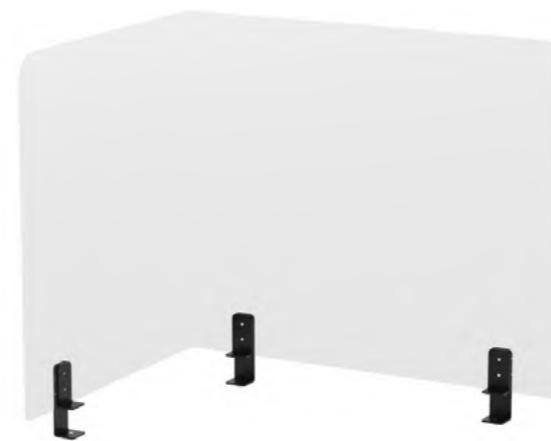

660mm High 90° Corner, Spine & Return Screens - Clear Acrylic

90° 'CORNER SCREEN' ACRYLIC - 660mm HIGH
Supplied with fixing brackets

PLEASE SPECIFY TABLE STYLE OR DESK RANGE THE SCREENS ARE TO BE FIXED TO WHEN ORDERING

Code	Hand	W x D x H x Thk	Price
D90S0806	L or R	800 x 600 x 660 x 5	£293