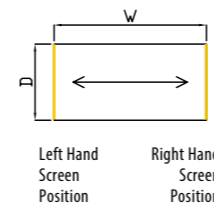

Universal 5mm or 8mm ACRYLIC Return Screens

Supplied with fixing brackets

Left Hand Shown

Code	Hand	L x H x Thk	Price
DSRS0875-5	L or R	800 x 750 x 5 (600 deep desk)	£199
DSRS0975-5	L or R	900 x 750 x 5 (700 deep desk)	£199
DSRS1075-5	L or R	1000 x 750 x 5 (800 deep desk)	£200
DSRS0875-8	L or R	800 x 750 x 8 (600 deep desk)	£244
DSRS0975-8	L or R	900 x 750 x 8 (700 deep desk)	£245
DSRS1075-8	L or R	1000 x 750 x 8 (800 deep desk)	£248